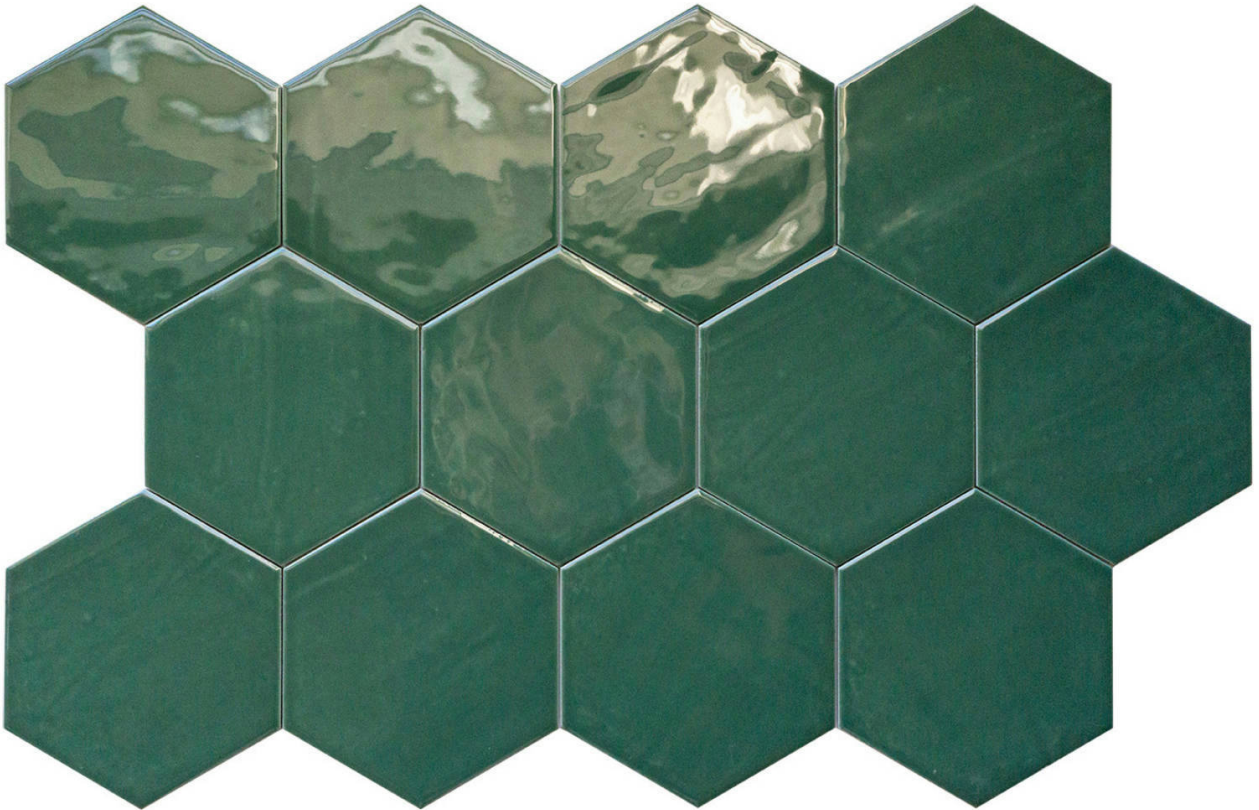

---

**PRODUCT**  
**RONDA 5.5X6.3" GREEN HEXAGON**

---

Tile | 5.5"x6.3" | Porcelain

DETAILS

**ROOM SCENES**

**TECHNICAL DATA**

CODE: QURN-GR-1  
NAME: Ronda 5.5X6.3" Green Hexagon  
SERIES: Ronda  
SIZE: 5.5"x6.3"  
FINISH: Gloss  
LOOK: Hand-crafted  
FAMILY: Tile  
FROST RESISTANCE: Yes  
PEI: 3  
SHADE VARIATION: V1  
STYLE: Traditional  
SUITABLE FOR: Backsplash|Indoor|Outdoor|Shower|Pool  
TYPOLOGY: Porcelain  
TYPE OF PIECE: Field Tile  
USE: Floor and Wall