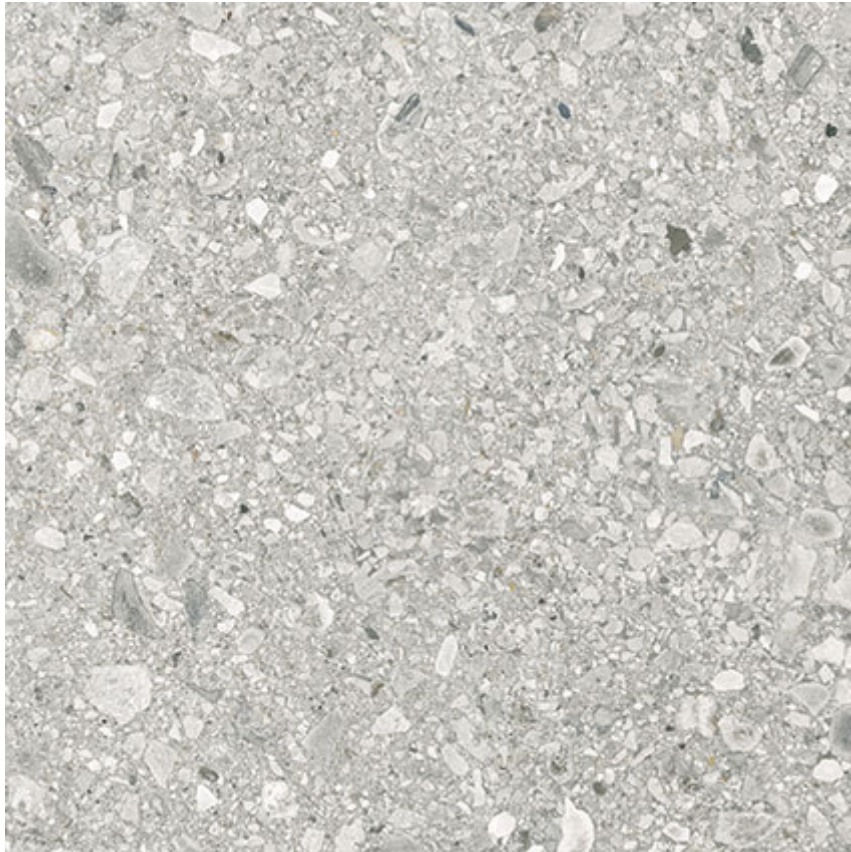

PRODUCT

ROYAL STONEWORKS 24X24 REGAL FOSSIL VEIN GRN

Tile | 24"x24" | Porcelain

TECHNICAL DATA

CODE: QUSW-RF-4G

NAME: Royal Stoneworks 24X24 Regal Fossil Vein Grn

SERIES: Royal Stoneworks

SIZE: 24"x24"

FINISH: Grained

LOOK: Stone Look

EDGE: Rectified

FAMILY: Tile

FROST RESISTANCE: Yes

SHADE VARIATION: V3

STYLE: Contemporary

SUITABLE FOR: Indoor|Shower

TPOLOGY: Porcelain

TYPE OF PIECE: Field Tile

USE: Floor and Wall

NOTES: This product is special order and cannot be cancelled, returned, or refunded.

PACKING

Size	Product type	BOX			PALLET		
		pcs	sqft	lb	boxes	sqft	lb
24"x24"	Field Tile	3	11.52		42		