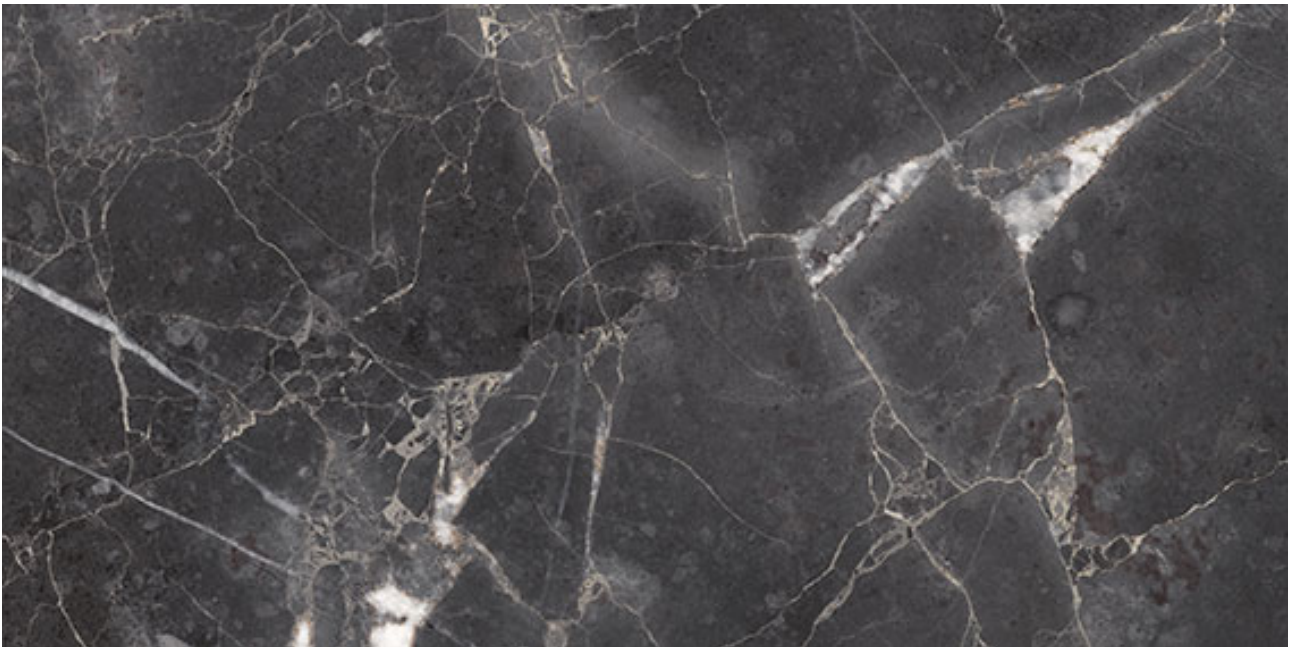

PRODUCT

ROYAL STONWORKS 12X24 TUSCAN FORGE VEIN HONED

Tile | 12"x24" | Porcelain

TECHNICAL DATA

CODE: QUSW-TF-5H

NAME: Royal Stoneworks 12X24 Tuscan Forge Vein Honed

SERIES: Royal Stoneworks

SIZE: 12"x24"

FINISH: Honed

LOOK: Stone Look

EDGE: Rectified

FAMILY: Tile

FROST RESISTANCE: Yes

SHADE VARIATION: V3

STYLE: Contemporary

SUITABLE FOR: Indoor|Shower