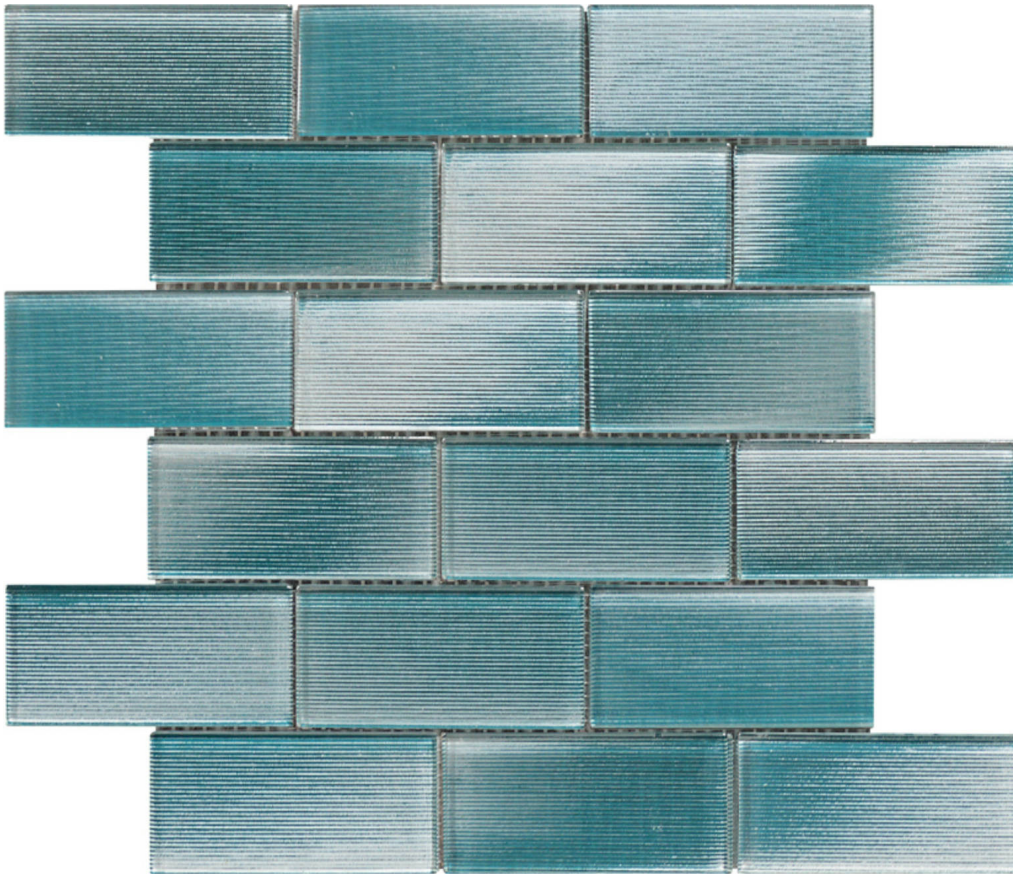

PRODUCT

2\"X4\" LINEAR AQUA GLASS BRICK PATTERN MOSAIC

Mosaic and Decorative Tile | 12\"x12\" | Glass

ROOM SCENES

TECHNICAL DATA

CODE: RVCHAWV151
NAME: 2"X4" Linear Aqua Glass Brick Pattern Mosaic
SERIES: Chelsea Collection
SIZE: 12"x12"
LOOK: Multi-Look Mosaics
FAMILY: Mosaic and Decorative Tile
SUITABLE FOR: Backsplash|Indoor
TYPOLOGY: Glass
TYPE OF PIECE: Mosaic
USE: Wall only