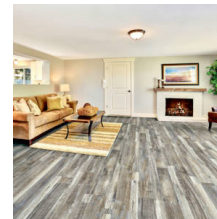

4422-Barnwood Ecrú
7"x48" | SPC