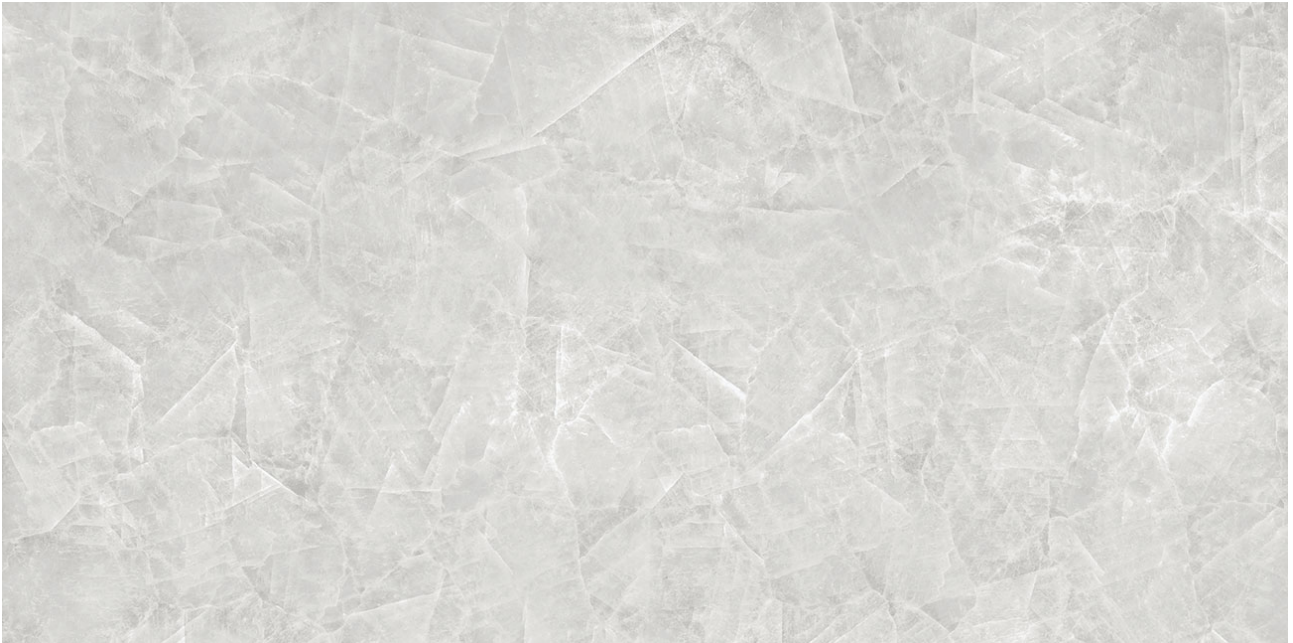

PRODUCT

ROYAL STONEWORKS 63X126 CRYSTAL LUXE HONED

Tile | 63"x126" | Sintered Slab

TECHNICAL DATA

CODE: QUSW-CL-1H

NAME: Royal Stoneworks 63X126 Crystal Luxe Honed

SERIES: Royal Stoneworks

SIZE: 63"x126"

FINISH: Honed

LOOK: Stone Look

EDGE: Rectified

FAMILY: Tile

FROST RESISTANCE: Yes

SHADE VARIATION: V2

STYLE: Contemporary

SUITABLE FOR: Indoor|Shower

TPOLOGY: Sintered Slab

TYPE OF PIECE: Field Tile

USE: Floor and Wall

NOTES: This product is special order and cannot be cancelled, returned, or refunded.

PACKING

Size	Product type	BOX			PALLET		
		pcs	sqft	lb	boxes	sqft	lb
63"x126"	Field Tile	1	55.11		40		