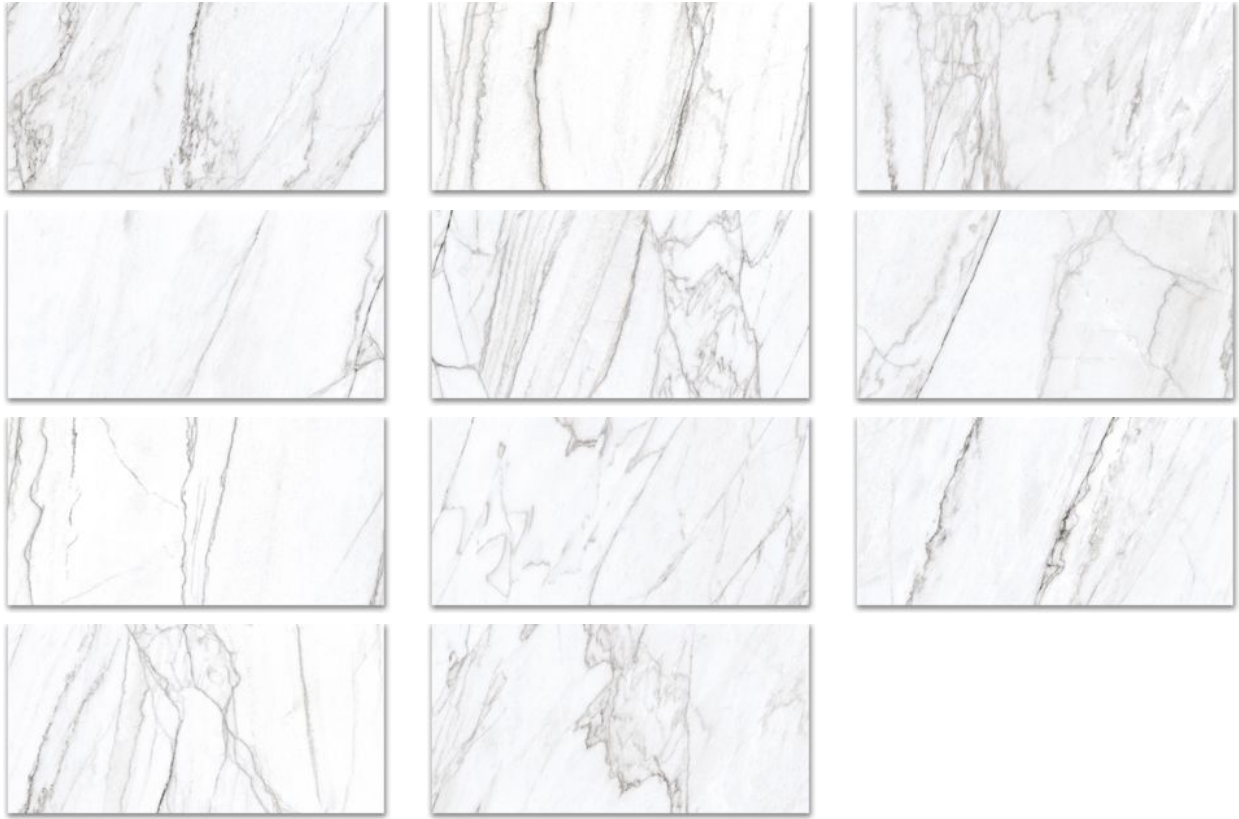

PRODUCT
12X24 POLISHED GLAMOUR WHITE

Tile | 12"x24" | Porcelain

GRAPHIC VARIETY

TECHNICAL DATA

CODE: QUMY-GL-1P

NAME: 12X24 Polished Glamour White

SERIES: Mystique

SIZE: 12"x24"

FINISH: Polished

LOOK: Marble Look

CHEMICAL RESISTANCE (APH): Not Affected

EDGE: Rectified

FAMILY: Tile

FROST RESISTANCE: Yes

PEI: 4

SHADE VARIATION: V4

STAIN RESISTANCE (APH): Not Affected

STYLE: Contemporary

SUITABLE FOR: Indoor|Shower

TPOLOGY: Porcelain

THICKNESS (APH): 10 mm

TYPE OF PIECE: Field Tile

USE: Floor and Wall

NOTES: •MADE IN THE USA •Products containing as much as 45% recycled content. • Post-consumer recycled content levels as much as 3%. • Zero industrial wastewater discharge. • A 99% internal process recycling rate. • Local sourcing of >95% raw materials (within 500-mile radius of factory) resulting in low transportation related carbon emissions.