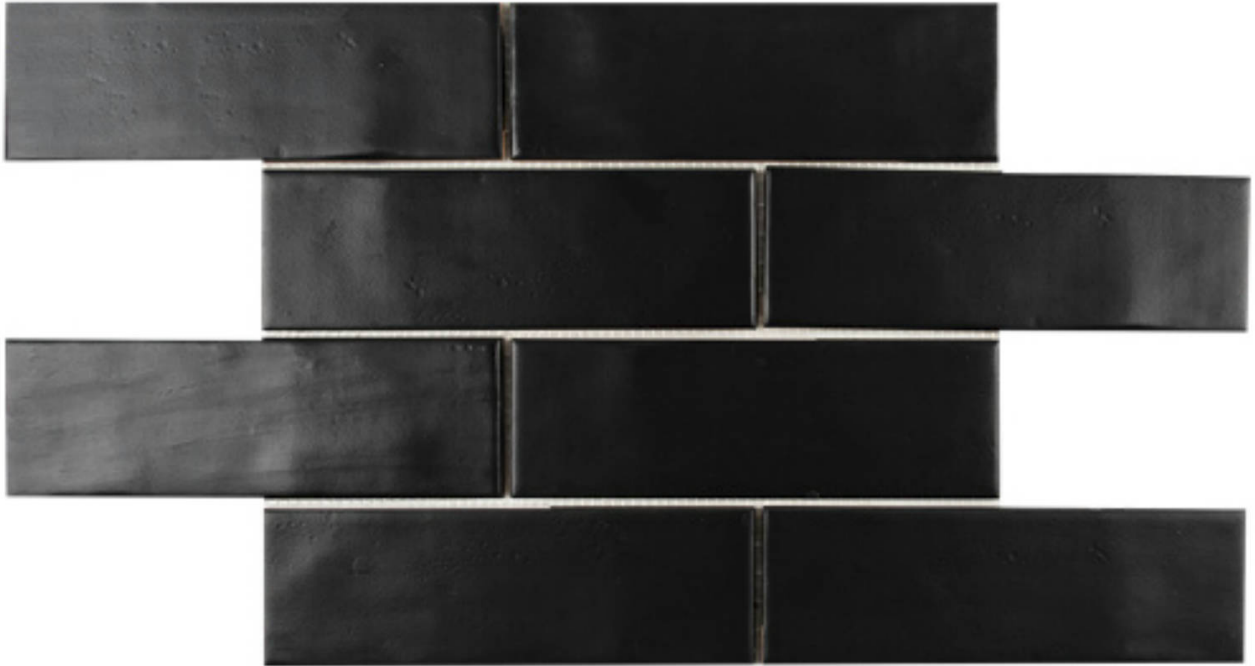

PRODUCT
BRICKWORK MOSAIC MATTE SABLE

Mosaic and Decorative Tile | 10.63"x15.88" | Ceramic

TECHNICAL DATA

CODE: RVHA039
NAME: Brickwork Mosaic Matte Sable
SERIES: Hamptons Collection
SIZE: 10.63"x15.88"
FINISH: Matt
LOOK: Multi-Look Mosaics
FAMILY: Mosaic and Decorative Tile
STYLE: Contemporary
SUITABLE FOR: Backsplash, Indoor
TYPOLOGY: Ceramic
TYPE OF PIECE: Mosaic
USE: Wall only