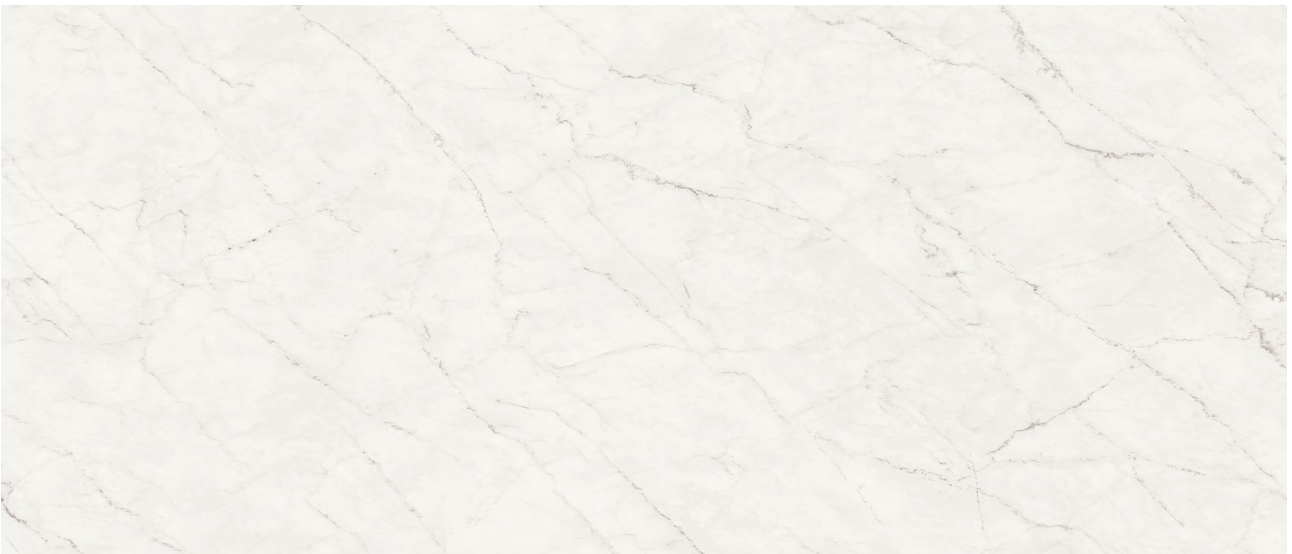

PRODUCT
ROYAL STONEWORKS 48X110 CLOUDSTONE WHITE
HONED

Tile | 48"x110" | Sintered Slab

TECHNICAL DATA

CODE: QUSW-CW-2H

NAME: Royal Stoneworks 48X110 Cloudstone White Honed

SERIES: Royal Stoneworks

SIZE: 48"x110"

FINISH: Honed

LOOK: Stone Look

EDGE: Rectified

FAMILY: Tile

FROST RESISTANCE: Yes

STYLE: Contemporary

SUITABLE FOR: Indoor|Shower

TYPOLOGY: Sintered Slab