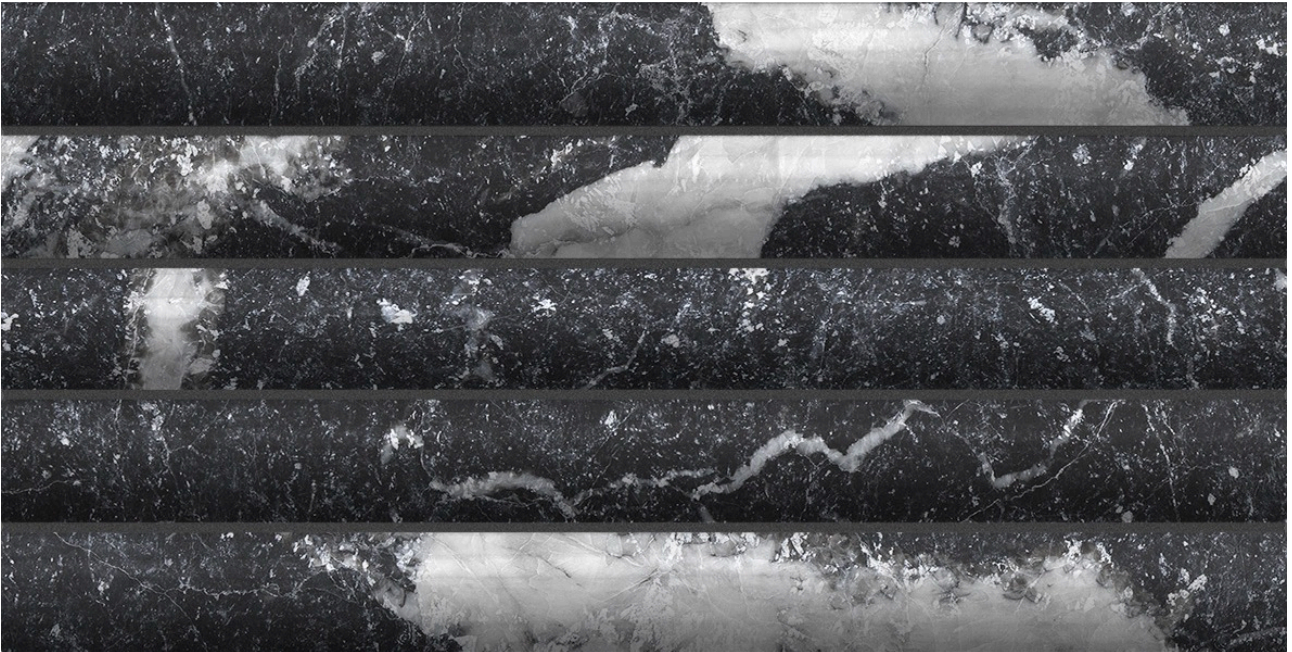

PRODUCT
OBSESSION 5X10 NERO

Tile | 5"x10" | Glazed Porcelain

ROOM SCENES

TECHNICAL DATA

CODE: QUOB-NE-2
NAME: Obsession 5x10 Nero
SERIES: Obsession
SIZE: 5"x10"
FINISH: Matt
LOOK: Marble Look
BREAKING STRENGTH (APH): ≥ 1300 N
CHEMICAL RESISTANCE (APH): GA GLA GHA
DCOF (APH): > 0.42
FAMILY: Tile
FROST RESISTANCE: Yes
MOHS (APH): 6
PEI: 3
R VALUE (APH): R9
SHADE VARIATION: V1
STAIN RESISTANCE (APH): 5
STYLE: Classic
SUITABLE FOR: Backsplash|Indoor|Shower
TYPOLOGY: Glazed Porcelain
THICKNESS (APH): 9 mm
TYPE OF PIECE: Field Tile
USE: Wall only
NOTES: 32 graphic variations