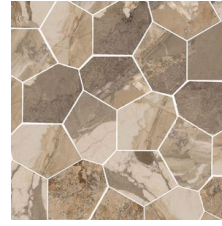

**Dynasty Taupe 3X12 Bullnose**  
3"x12" | Porcelain

**Dynasty Almond 3X12 Bullnose**  
3"x12" | Porcelain

**Dynasty White 3X12 Bullnose**  
3"x12" | Porcelain

**Dynasty Grey Polished/Matte 11X12 Eggs Mosaic**  
11"x12" | Porcelain