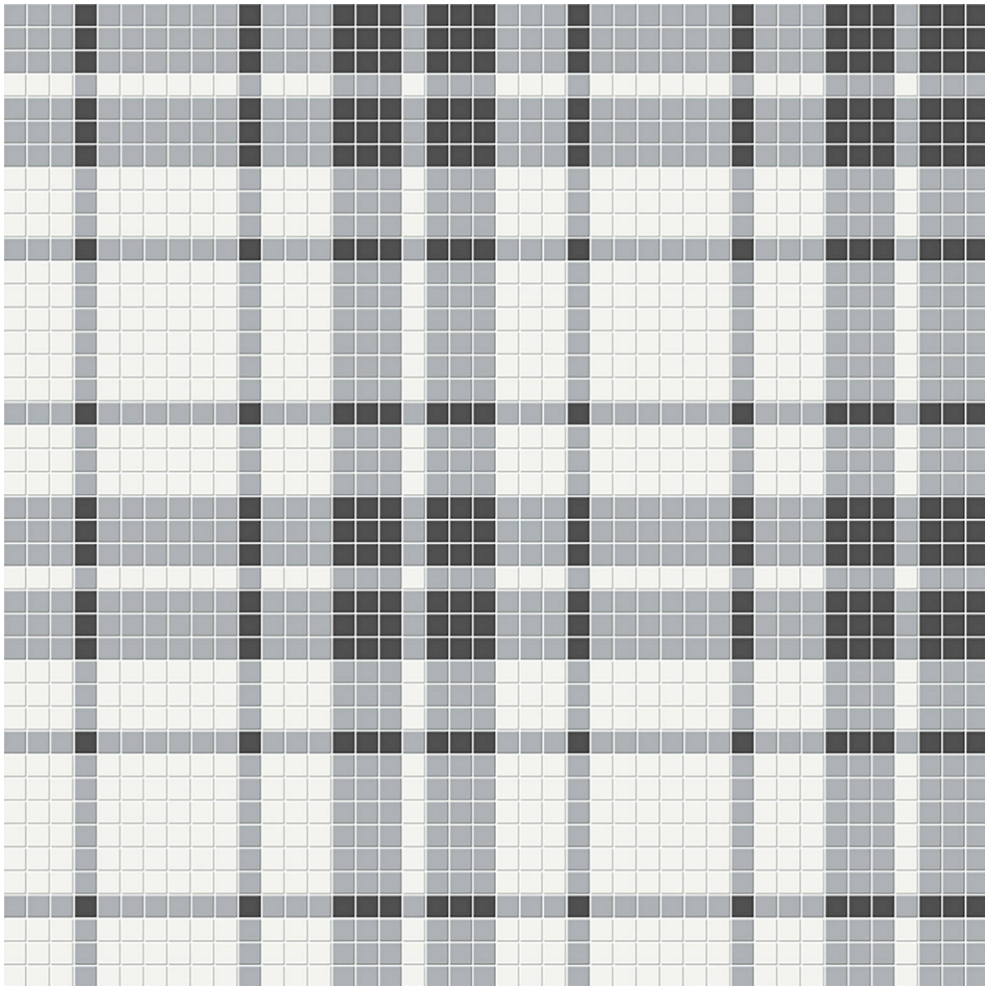

---

**PRODUCT**

**DAWN BLEND MATTE PLAID PATTERN MOSAIC**

---

Tile | 13.35"x13.35" | Porcelain

**TECHNICAL DATA**

CODE: QUTR-DA-M23M  
NAME: Dawn Blend Matte Plaid Pattern Mosaic  
SERIES: Traditions  
SIZE: 13.35"x13.35"  
FINISH: Matt  
LOOK: Mono-Color  
FAMILY: Tile  
FROST RESISTANCE: Yes  
MOSAIC CHIP SIZE: Mesh-Mounted  
STYLE: Classic  
SUITABLE FOR: Backsplash,Indoor  
TYPOLOGY: Porcelain  
TYPE OF PIECE: Mosaic  
USE: Floor and Wall