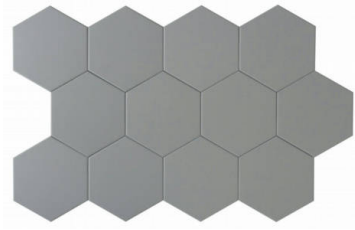

SERIES VIDA

Mono-Color | | Porcelain

PRODUCTS

Vida 5.5X6.3" Black Hexagon
5.5"x6.3" | Porcelain

Vida 5.5X6.3" Grey Hexagon
5.5"x6.3" | Porcelain

Vida 5.5X6.3" Pearl Hexagon
5.5"x6.3" | Porcelain

Vida 5.5X6.3" White Hexagon
5.5"x6.3" | Porcelain