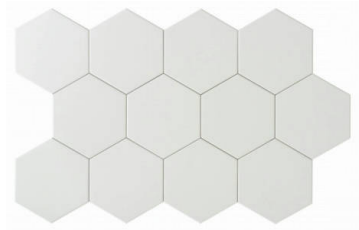

SERIES VIDA

Mono-Color | | Porcelain

PRODUCTS

Vida 5.5X6.3" Black Hexagon
5.5"x6.3" | Porcelain

Vida 5.5X6.3" Grey Hexagon
5.5"x6.3" | Porcelain

Vida 5.5X6.3" Pearl Hexagon
5.5"x6.3" | Porcelain

Vida 5.5X6.3" White Hexagon
5.5"x6.3" | Porcelain

ROOM SCENES

Size	Product type	BOX			PALLET		
		pcs	sqft	lb	boxes	sqft	lb
5.5"x6.3"	Field Tile	26	4.74		105		

WARNING The information contained in this packing list is for guidance only, the contents of the packing may vary. Please consult our sales representatives for an exact list.