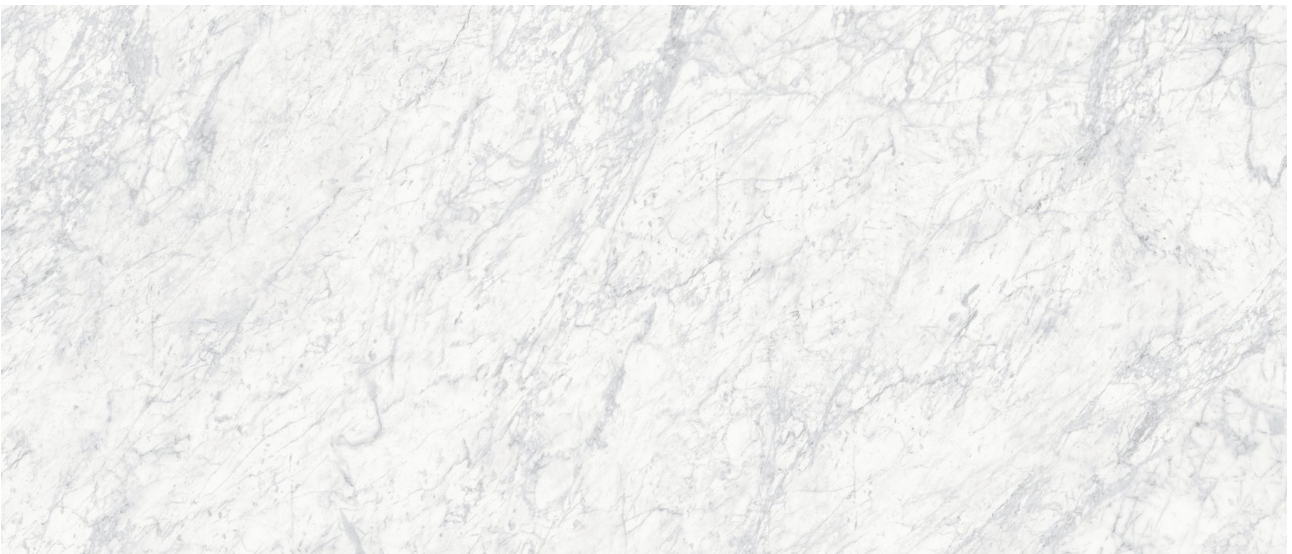

---

**PRODUCT**  
**ROYAL STONEWORKS 48X110 OLD WORLD BIANCO**  
**POLISHED**

---

Tile | 48"x110" | Sintered Slab

**TECHNICAL DATA**

CODE: QUSW-OW-2P

NAME: Royal Stoneworks 48X110 Old World Bianco Polished

SERIES: Royal Stoneworks

SIZE: 48"x110"

FINISH: Polished

LOOK: Stone Look

EDGE: Rectified

FAMILY: Tile

FROST RESISTANCE: Yes

SHADE VARIATION: V3

STYLE: Contemporary

SUITABLE FOR: Indoor|Shower

TPOLOGY: Sintered Slab

TYPE OF PIECE: Field Tile

USE: Floor and Wall

NOTES: This product is special order and cannot be cancelled, returned, or refunded.

**PACKING**

Size	Product type	BOX			PALLET		
		pcs	sqft	lb	boxes	sqft	lb
48"x110"	Field Tile	1	36.06		36		