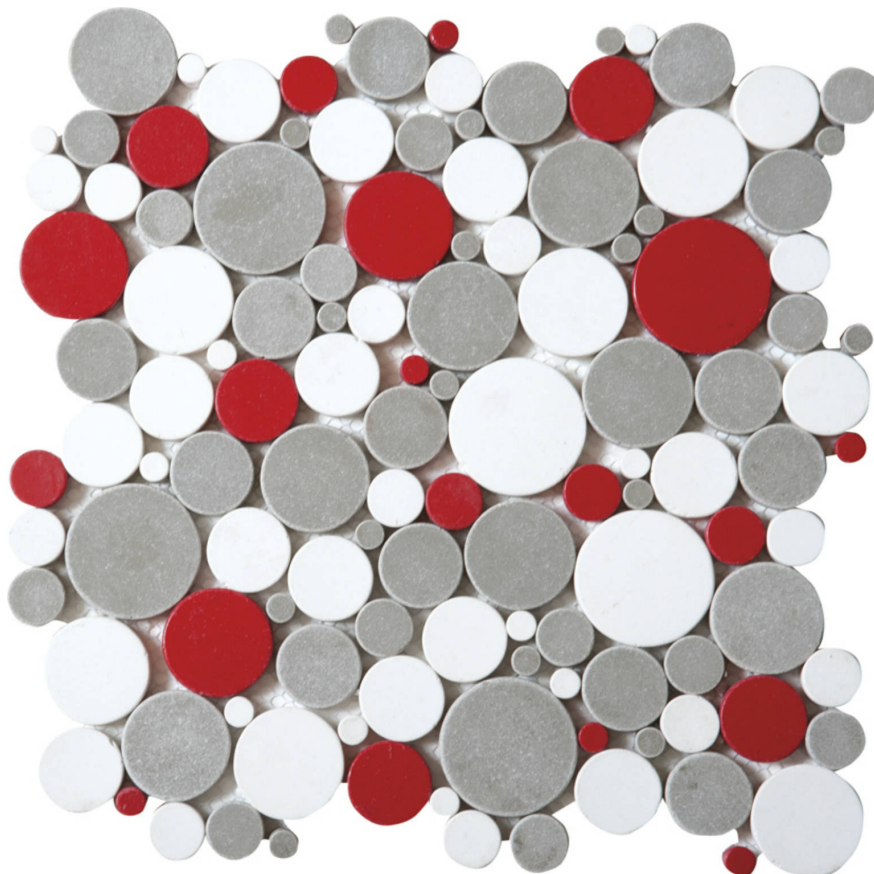

PRODUCT

**WHITE GREY RED PENNY ROUNDS INTERLOCKING
MOSAIC**

Mosaic and Decorative Tile | 12"x12" |

TECHNICAL DATA

CODE: RVCHAWP022

NAME: White Grey Red Penny Rounds Interlocking Mosaic

SERIES: Chelsea Collection

SIZE: 12"x12"

LOOK: Multi-Look Mosaics

FAMILY: Mosaic and Decorative Tile

SUITABLE FOR: Backsplash, Indoor, Shower

TYPE OF PIECE: Mosaic

USE: Floor and Wall

PACKING

Size	Product type	BOX			PALLET		
		pcs	sqft	lb	boxes	sqft	lb
12"x12"							