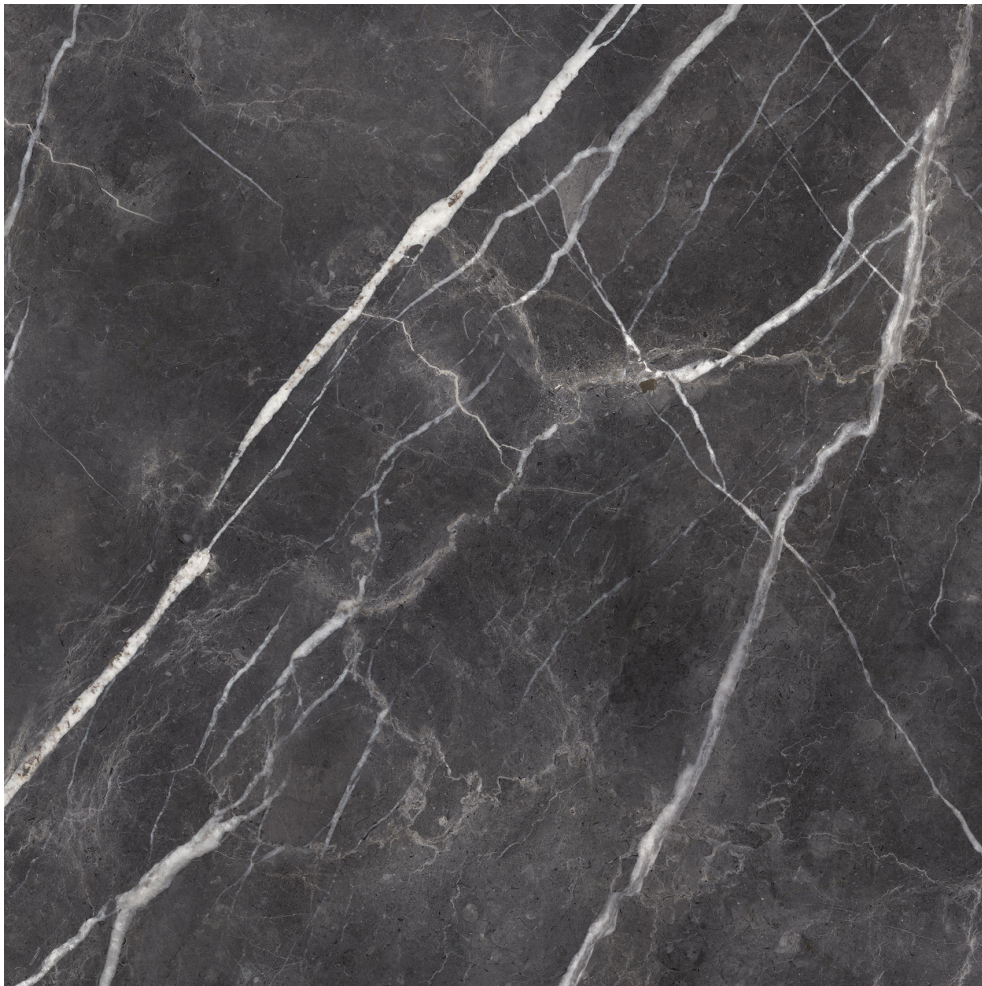

PRODUCT

ROYAL STONEWORKS 48X48 TUSCAN FORGE VEIN HONED

Tile | 48"x48" | Porcelain

TECHNICAL DATA

CODE: QUSW-TF-3H

NAME: Royal Stoneworks 48X48 Tuscan Forge Vein Honed

SERIES: Royal Stoneworks

SIZE: 48"x48"

FINISH: Honed

LOOK: Stone Look

EDGE: Rectified

FAMILY: Tile

FROST RESISTANCE: Yes

SHADE VARIATION: V3

STYLE: Contemporary

SUITABLE FOR: Indoor|Shower