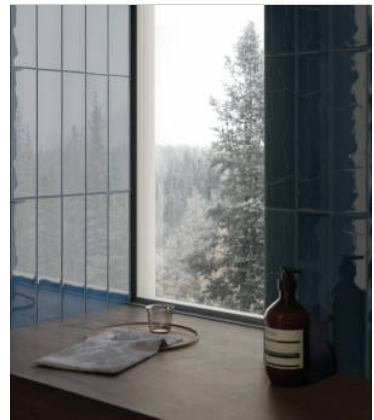

PRODUCT
3X12W AZURE INK GLOSSY

Tile | 3"x12" | Glazed Ceramic

ROOM SCENES

TECHNICAL DATA

CODE: QUCH-AI-2
NAME: 3x12W Azure Ink Glossy
SERIES: Chateau
SIZE: 3"x12"
FINISH: Gloss
LOOK: Hand-crafted
FAMILY: Tile
STYLE: Contemporary
SUITABLE FOR: Backsplash, Indoor
TYPOLOGY: Glazed Ceramic
TYPE OF PIECE: Field Tile
USE: Wall only