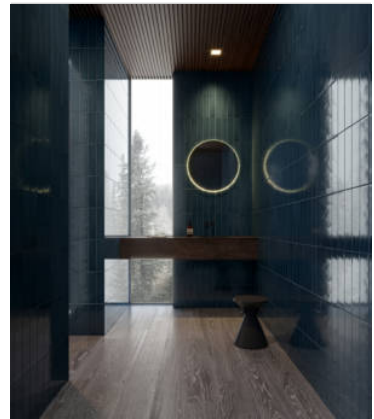

PRODUCT
3X12W AZURE INK GLOSSY

Tile | 3"x12" | Glazed Ceramic

ROOM SCENES

TECHNICAL DATA

CODE: QUCH-AI-2
NAME: 3x12W Azure Ink Glossy
SERIES: Chateau
SIZE: 3"x12"
FINISH: Gloss
LOOK: Hand-crafted
FAMILY: Tile
STYLE: Contemporary
SUITABLE FOR: Backsplash, Indoor
TYPOLOGY: Glazed Ceramic
TYPE OF PIECE: Field Tile
USE: Wall only