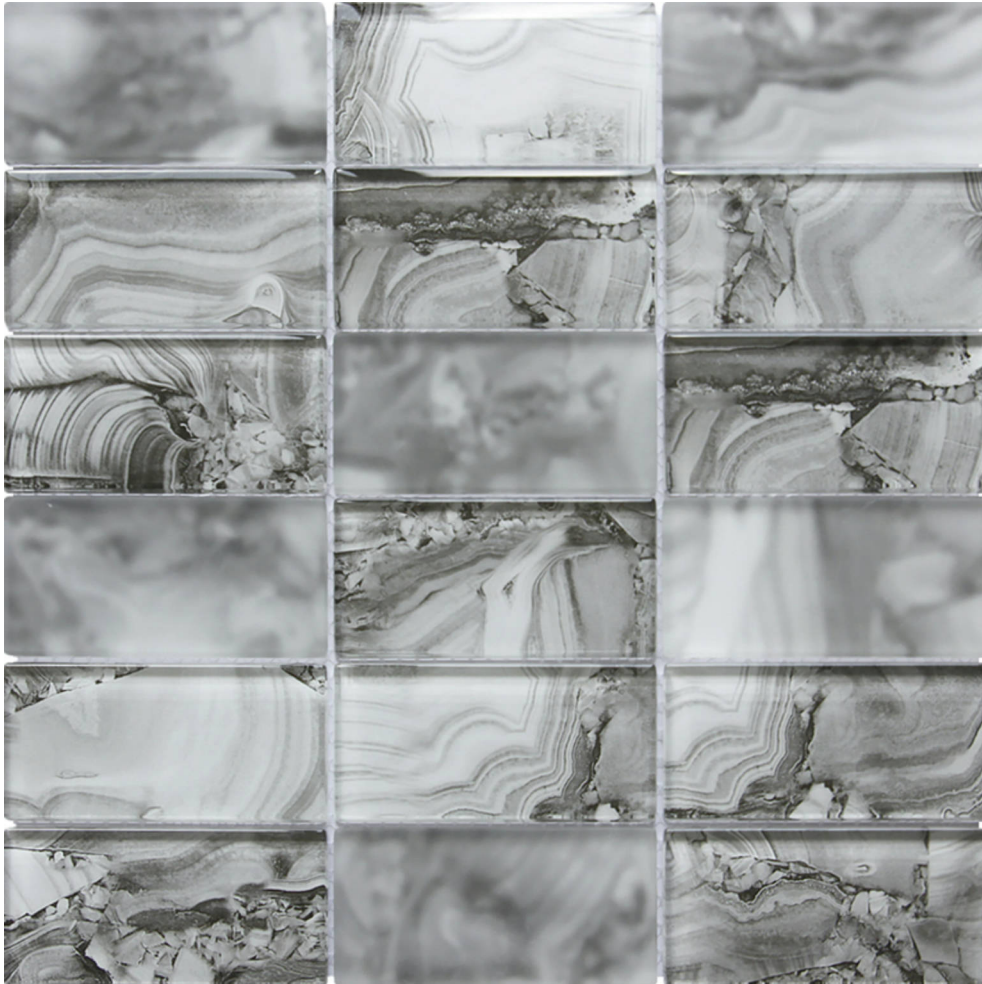

PRODUCT

ONYX PATTERN GREY GLASS SHEET MOSAIC

Mosaic and Decorative Tile | 11.8"x11.8" | Glass

TECHNICAL DATA

CODE: RVCHAWV050

NAME: Onyx Pattern Grey Glass Sheet Mosaic

SERIES: Chelsea Collection

SIZE: 11.8"x11.8"

LOOK: Multi-Look Mosaics

FAMILY: Mosaic and Decorative Tile

SUITABLE FOR: Backsplash, Indoor, Outdoor, Shower, Pool

TPOLOGY: Glass

TYPE OF PIECE: Mosaic

USE: Wall only

PACKING

Size	Product type	BOX			PALLET		
		pcs	sqft	lb	boxes	sqft	lb
11.8"x11.8"							