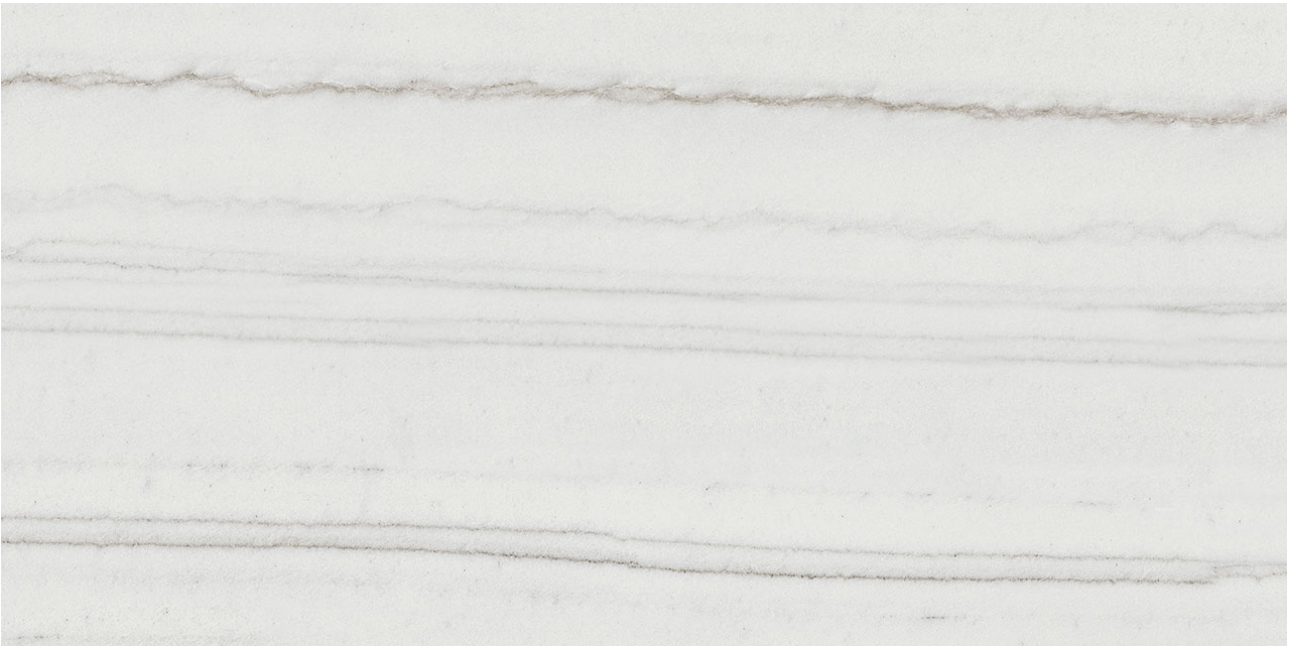

PRODUCT
ROYAL STONWORKS 12X24 TUSCAN WHITE VEIN
POLISHED

Tile | 12"x24" | Porcelain

TECHNICAL DATA

CODE: QUSW-TW-5P

NAME: Royal Stoneworks 12X24 Tuscan White Vein Polished

SERIES: Royal Stoneworks

SIZE: 12"x24"

FINISH: Polished

LOOK: Stone Look

EDGE: Rectified

FAMILY: Tile

FROST RESISTANCE: Yes

STYLE: Contemporary

SUITABLE FOR: Indoor|Shower

TYPOLOGY: Porcelain