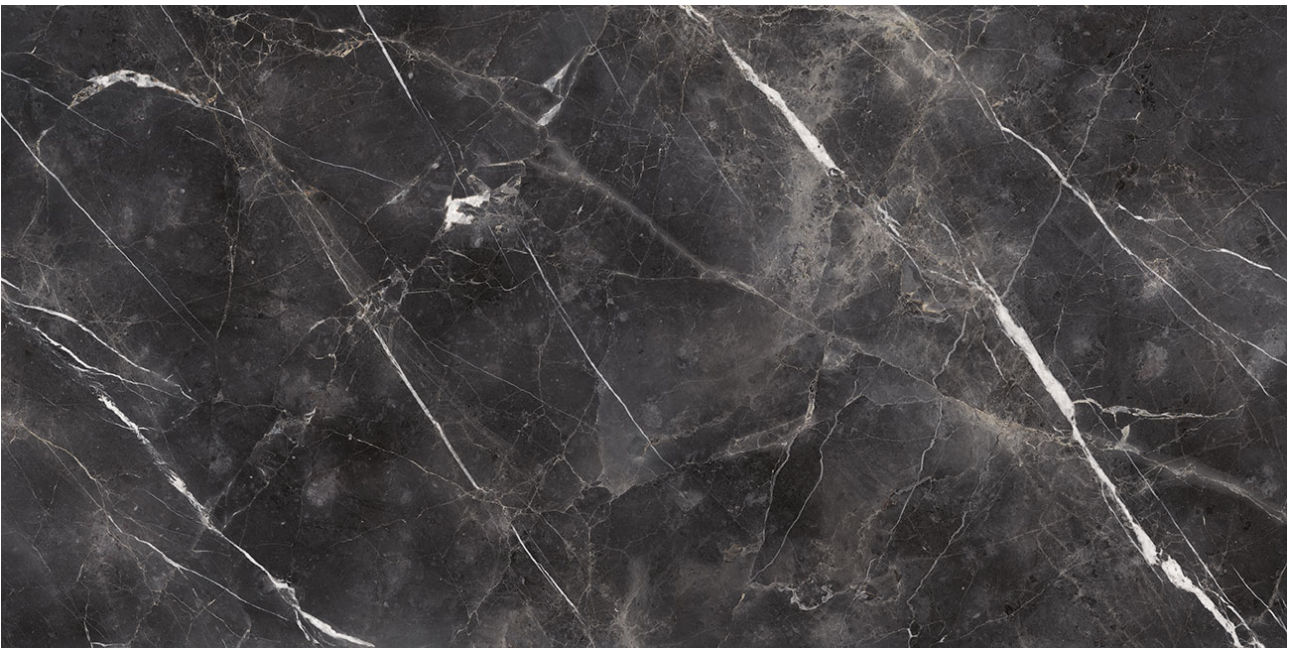

PRODUCT
ROYAL STONWORKS 63X126 TUSCAN FORGE VEIN
POLISHED

Tile | 63"x126" | Sintered Slab

TECHNICAL DATA

CODE: QUSW-TF-1P

NAME: Royal Stoneworks 63X126 Tuscan Forge Vein Polished

SERIES: Royal Stoneworks

SIZE: 63"x126"

FINISH: Polished

LOOK: Stone Look

EDGE: Rectified

FAMILY: Tile

FROST RESISTANCE: Yes

SHADE VARIATION: V3

STYLE: Contemporary

SUITABLE FOR: Indoor|Shower