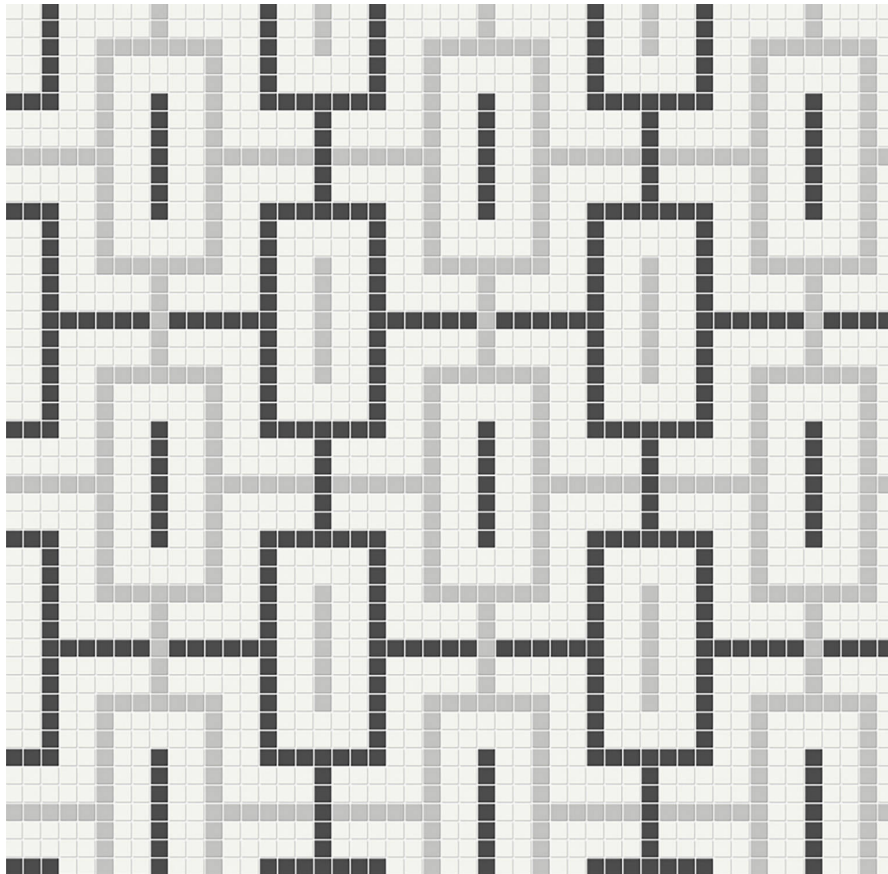

PRODUCT

MIDNIGHT BLEND MATTE CHAIN PATTERN MOSAIC

Tile | 11.42"x11.42" | Porcelain

TECHNICAL DATA

CODE: QUTR-MI-M19M
NAME: Midnight Blend Matte Chain Pattern Mosaic
SERIES: Traditions
SIZE: 11.42"x11.42"
FINISH: Matt
LOOK: Mono-Color
FAMILY: Tile
FROST RESISTANCE: Yes
MOSAIC CHIP SIZE: Mesh-Mounted
STYLE: Classic
SUITABLE FOR: Backsplash,Indoor
TYPOLOGY: Porcelain
TYPE OF PIECE: Mosaic
USE: Floor and Wall