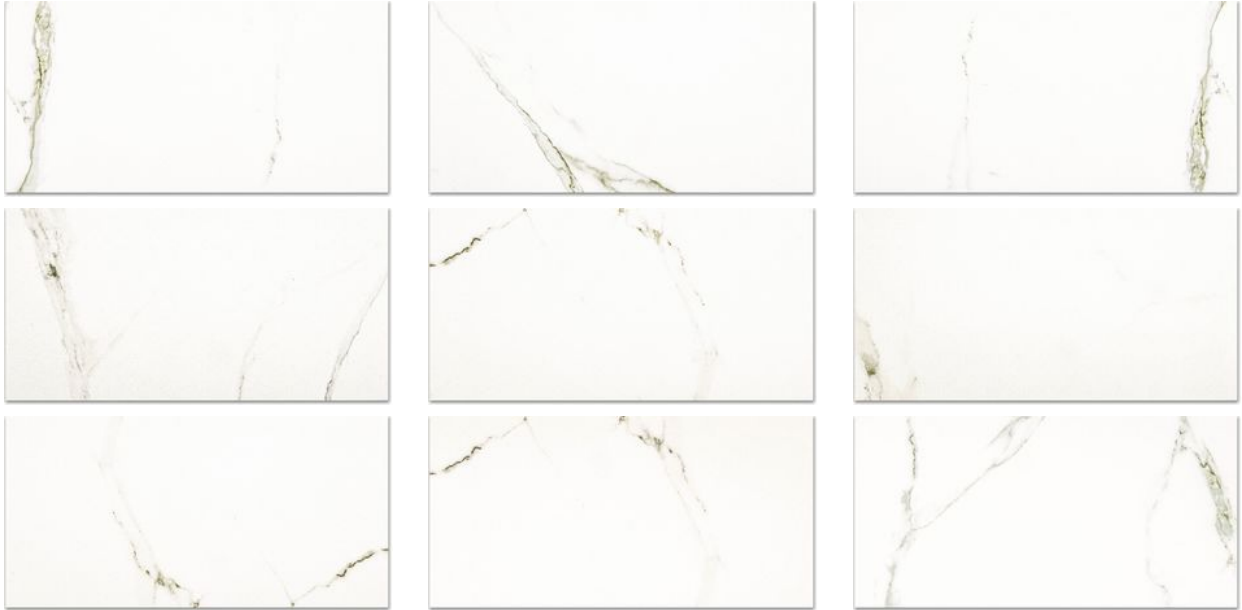

---

**PRODUCT**  
**MATTE ADORATION 16X32**

---

Tile | 16"x31" | Porcelain

GRAPHIC VARIETY

**TECHNICAL DATA**

CODE: QUAD-AD-5N  
NAME: Matte Adoration 16X32  
SERIES: Ardor  
SIZE: 16"x31"  
FINISH: Matt  
LOOK: Marble Look  
EDGE: Rectified  
FAMILY: Tile  
FROST RESISTANCE: Yes  
STYLE: Contemporary  
SUITABLE FOR: Backsplash  
TYPOLOGY: Porcelain  
TYPE OF PIECE: Field Tile  
USE: Floor and Wall