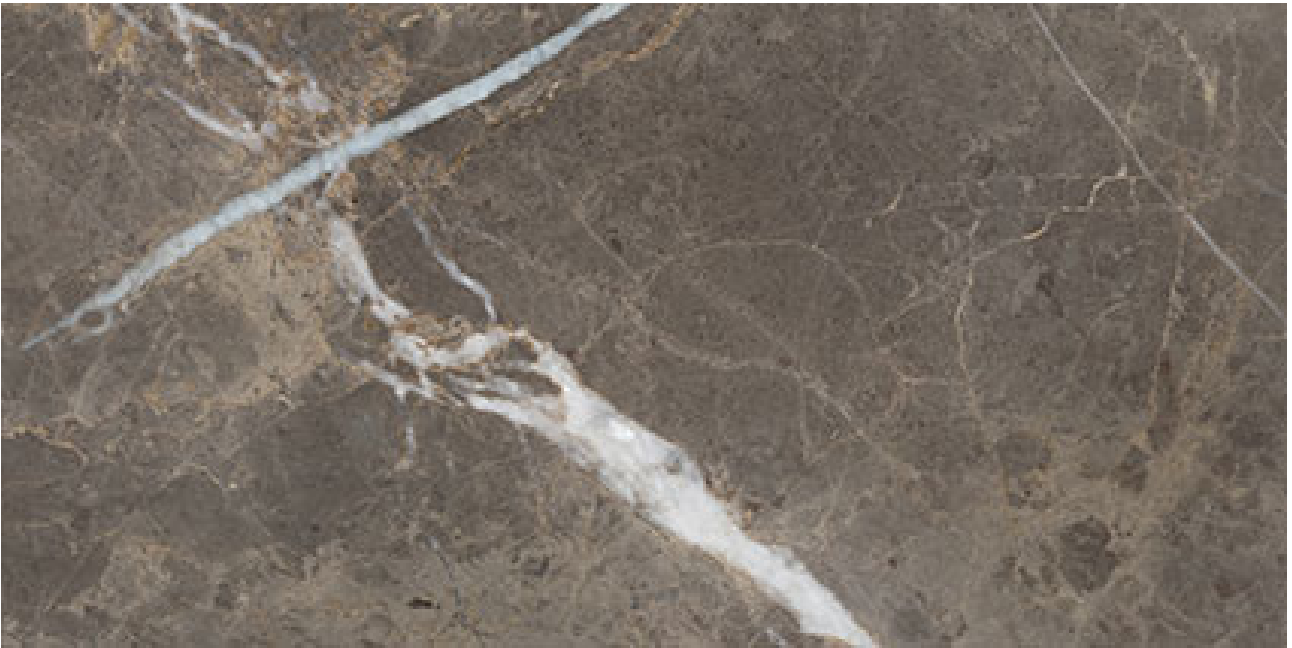

---

**PRODUCT**  
**ROYAL STONEWORKS 12X24 REGAL BROWN MARBLE**  
**POLISHED**

---

Tile | 12"x24" | Porcelain

**TECHNICAL DATA**

CODE: QUSW-RM-5P

NAME: Royal Stoneworks 12X24 Regal Brown Marble Polished

SERIES: Royal Stoneworks

SIZE: 12"x24"

FINISH: Polished

LOOK: Stone Look

EDGE: Rectified

FAMILY: Tile

FROST RESISTANCE: Yes

SHADE VARIATION: V3

STYLE: Contemporary

SUITABLE FOR: Indoor|Shower

TPOLOGY: Porcelain

TYPE OF PIECE: Field Tile

USE: Floor and Wall

NOTES: This product is special order and cannot be cancelled, returned, or refunded.

**PACKING**

Size	Product type	BOX			PALLET		
		pcs	sqft	lb	boxes	sqft	lb
12"x24"	Field Tile	6	11.52		48		