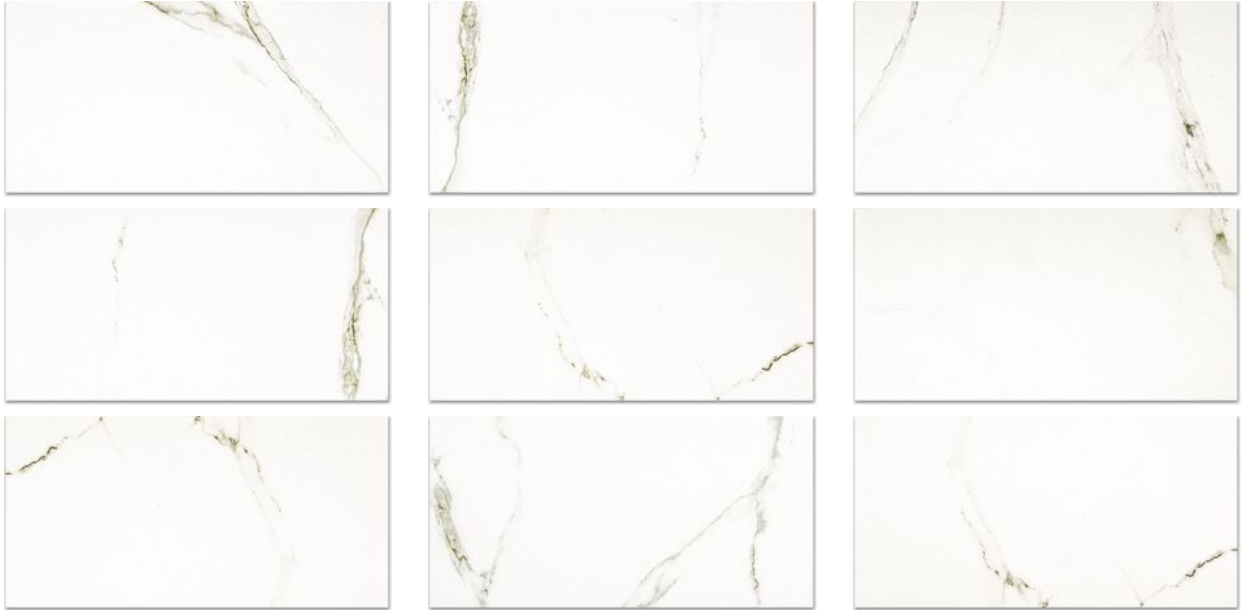

---

**PRODUCT**  
**POLISHED ADORATION 12X24**

---

Tile | 12"x24" | Porcelain

GRAPHIC VARIETY

**TECHNICAL DATA**

CODE: QUAD-AD-2PN  
NAME: Polished Adoration 12X24  
SERIES: Ardor  
SIZE: 12"x24"  
FINISH: Polished  
LOOK: Marble Look  
EDGE: Rectified  
FAMILY: Tile  
FROST RESISTANCE: Yes  
STYLE: Contemporary  
SUITABLE FOR: Indoor  
TYPOLOGY: Porcelain  
TYPE OF PIECE: Field Tile  
USE: Floor and Wall