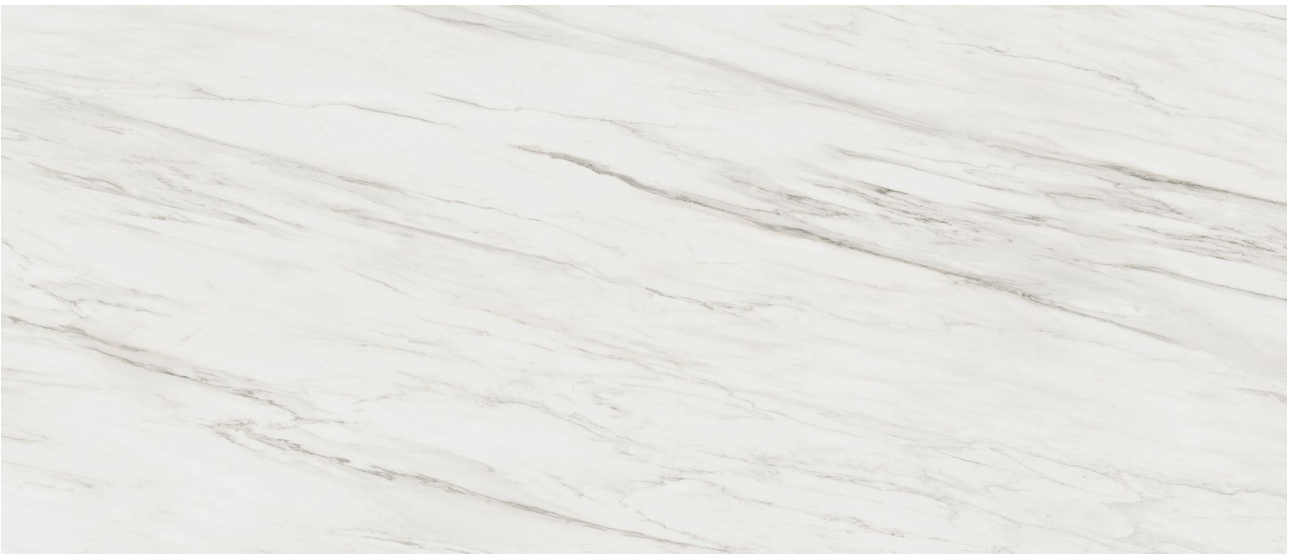

PRODUCT
ROYAL STONEWORKS 48X110 ITALIAN CREAM VEIN
POLISHED

Tile | 48"x110" | Sintered Slab

TECHNICAL DATA

CODE: QUSW-IC-2P

NAME: Royal Stoneworks 48X110 Italian Cream Vein Polished

SERIES: Royal Stoneworks

SIZE: 48"x110"

FINISH: Polished

LOOK: Stone Look

EDGE: Rectified

FAMILY: Tile

FROST RESISTANCE: Yes

STYLE: Contemporary

SUITABLE FOR: Indoor|Shower