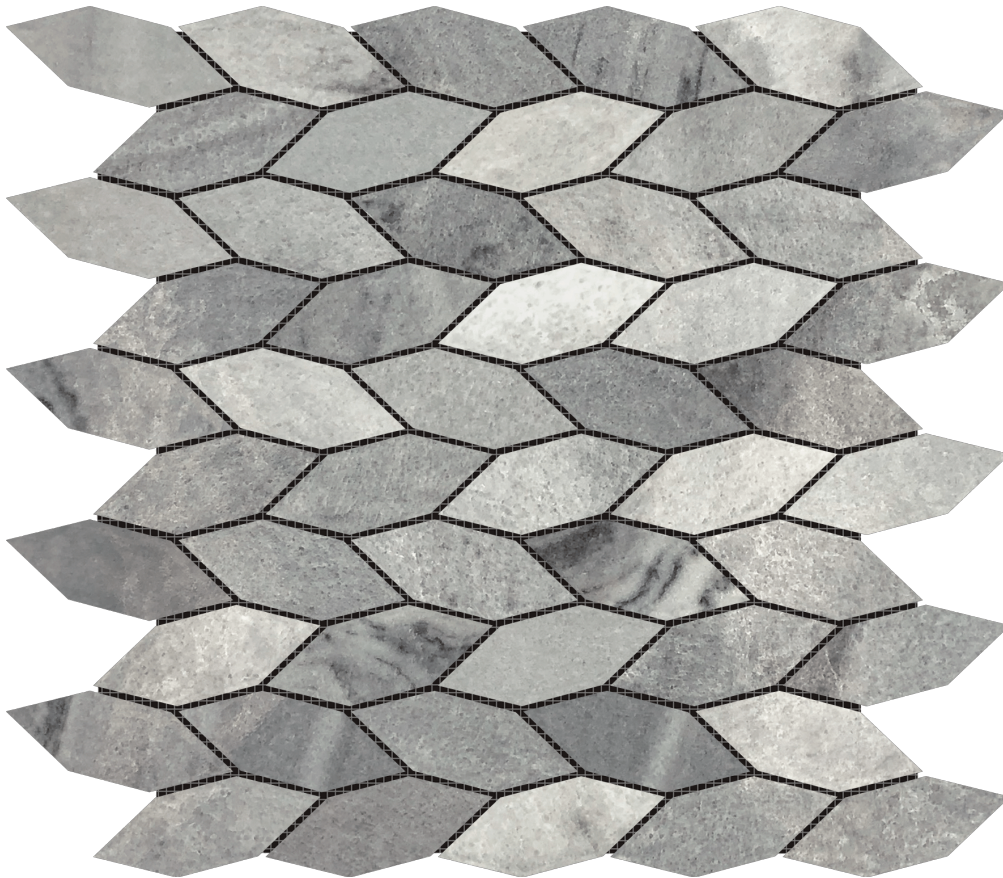

PRODUCT

ELONGATED HEXAGON ICE GREY \"LEAVES\" MOSAIC

Mosaic and Decorative Tile | 12"x12" | Marble

ROOM SCENES

TECHNICAL DATA

CODE: RVCHAWM116
NAME: Elongated Hexagon Ice Grey "Leaves" Mosaic
SERIES: Chelsea Collection
SIZE: 12"x12"
LOOK: Multi-Look Mosaics
FAMILY: Mosaic and Decorative Tile
SUITABLE FOR: Backsplash, Indoor, Outdoor, Shower, Pool
TYPOLOGY: Marble
TYPE OF PIECE: Mosaic
USE: Floor and Wall