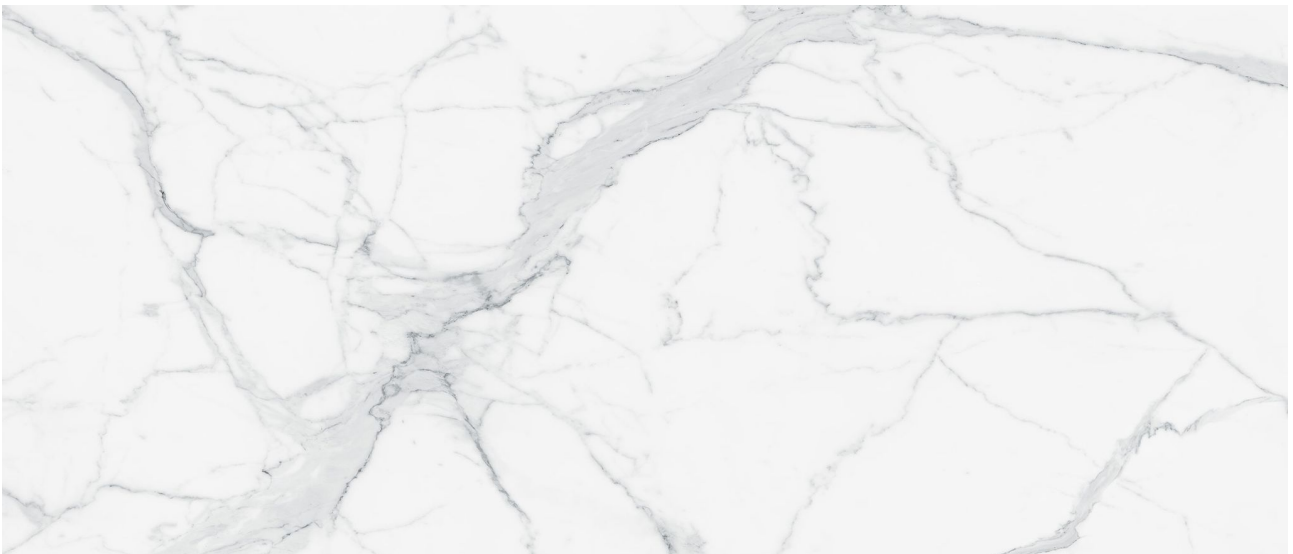

PRODUCT
ROYAL STONEWORKS 48X110 GRANDVEIN WHITE
POLISHED

Tile | 48"x110" | Sintered Slab

TECHNICAL DATA

CODE: QUSW-GV-2P

NAME: Royal Stoneworks 48X110 Grandvein White Polished

SERIES: Royal Stoneworks

SIZE: 48"x110"

FINISH: Polished

LOOK: Stone Look

EDGE: Rectified

FAMILY: Tile

FROST RESISTANCE: Yes

SHADE VARIATION: V3

STYLE: Contemporary

SUITABLE FOR: Indoor|Shower