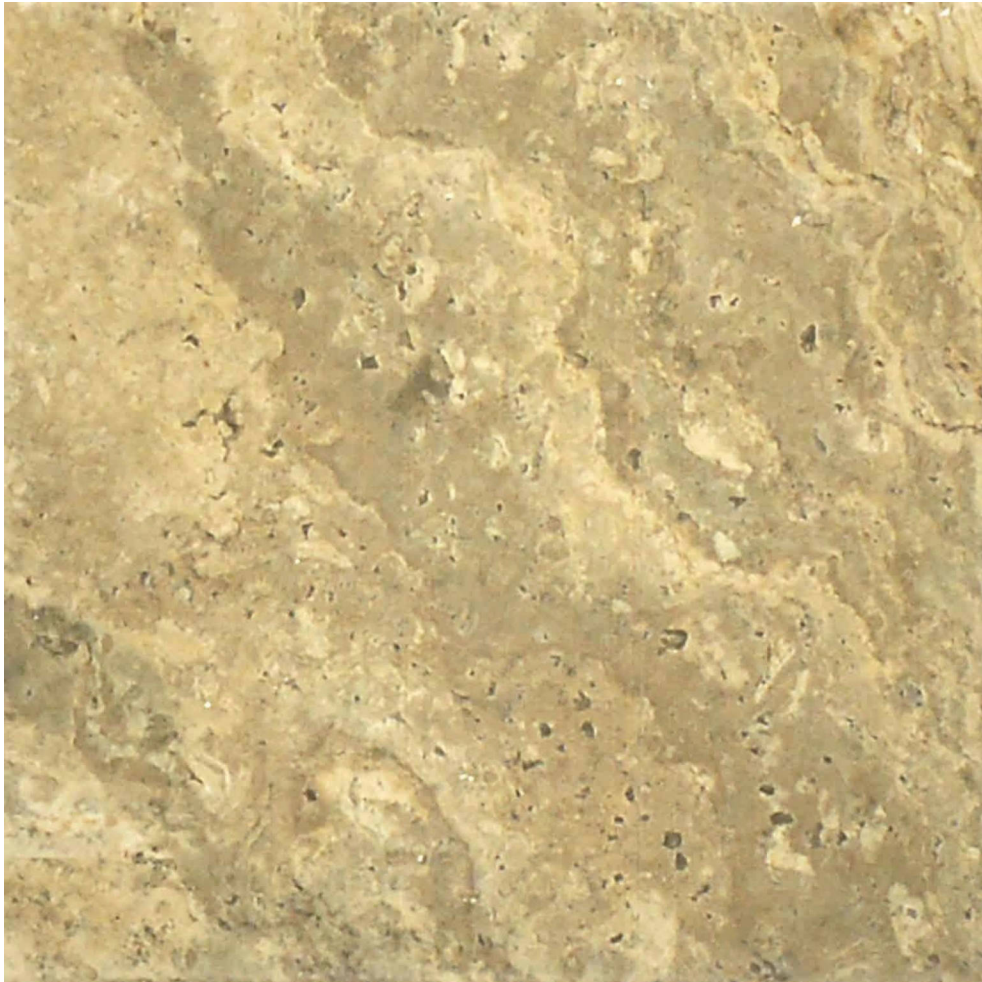

PRODUCT
6X6F CLASSIC

Tile | 6"x6" | Porcelain

GRAPHIC VARIETY

TECHNICAL DATA

CODE: AC62-038
NAME: 6X6F Classic
SERIES: Antico
SIZE: 6"x6"
FINISH: Satin
LOOK: Stone Look
FAMILY: Tile
FROST RESISTANCE: Yes
PEI: 4
STYLE: Contemporary
SUITABLE FOR: Backsplash|Indoor|Outdoor|Pool|Shower
TYPOLOGY: Porcelain
TYPE OF PIECE: Field Tile
USE: Floor and Wall