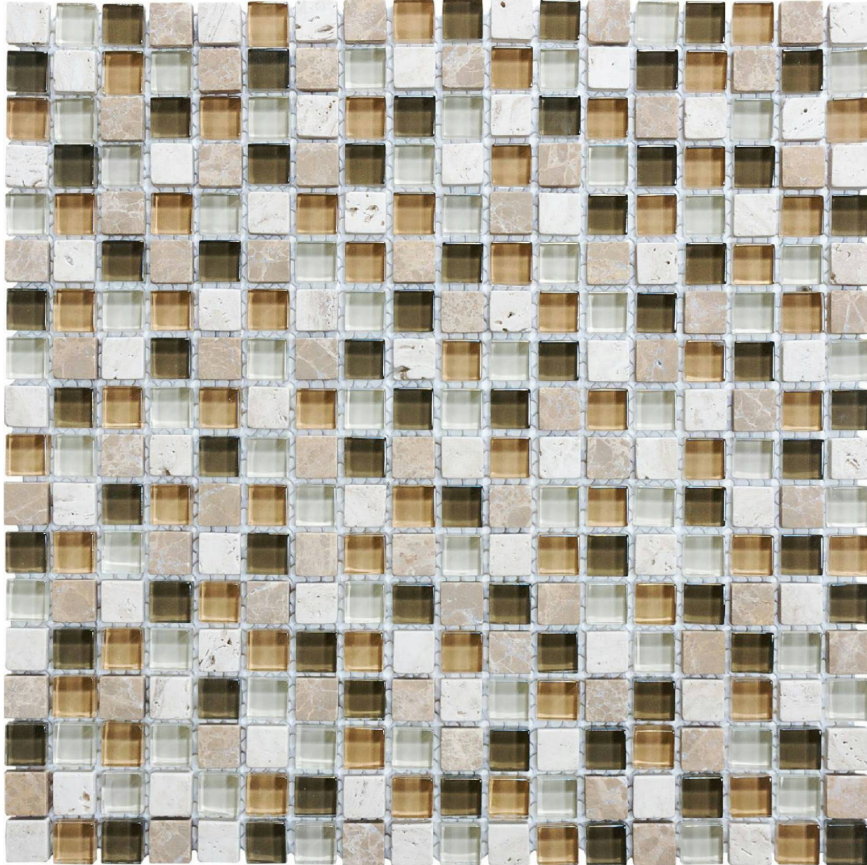

---

**PRODUCT**  
**5/8X5/8 BAMBOO MOSAIC**

---

Mosaic and Decorative Tile | 12"x12" | Mixed Materials

**TECHNICAL DATA**

CODE: AC35-003  
NAME: 5/8X5/8 Bamboo Mosaic  
SERIES: Bliss  
SIZE: 12"x12"  
FINISH: Matt  
LOOK: Multi-Look Mosaics  
FAMILY: Mosaic and Decorative Tile  
SUITABLE FOR: Indoor  
TYPOLOGY: Mixed Materials  
TYPE OF PIECE: Mosaic  
USE: Floor and Wall  
NOTES: Number Of Rows Per Sheet = 18