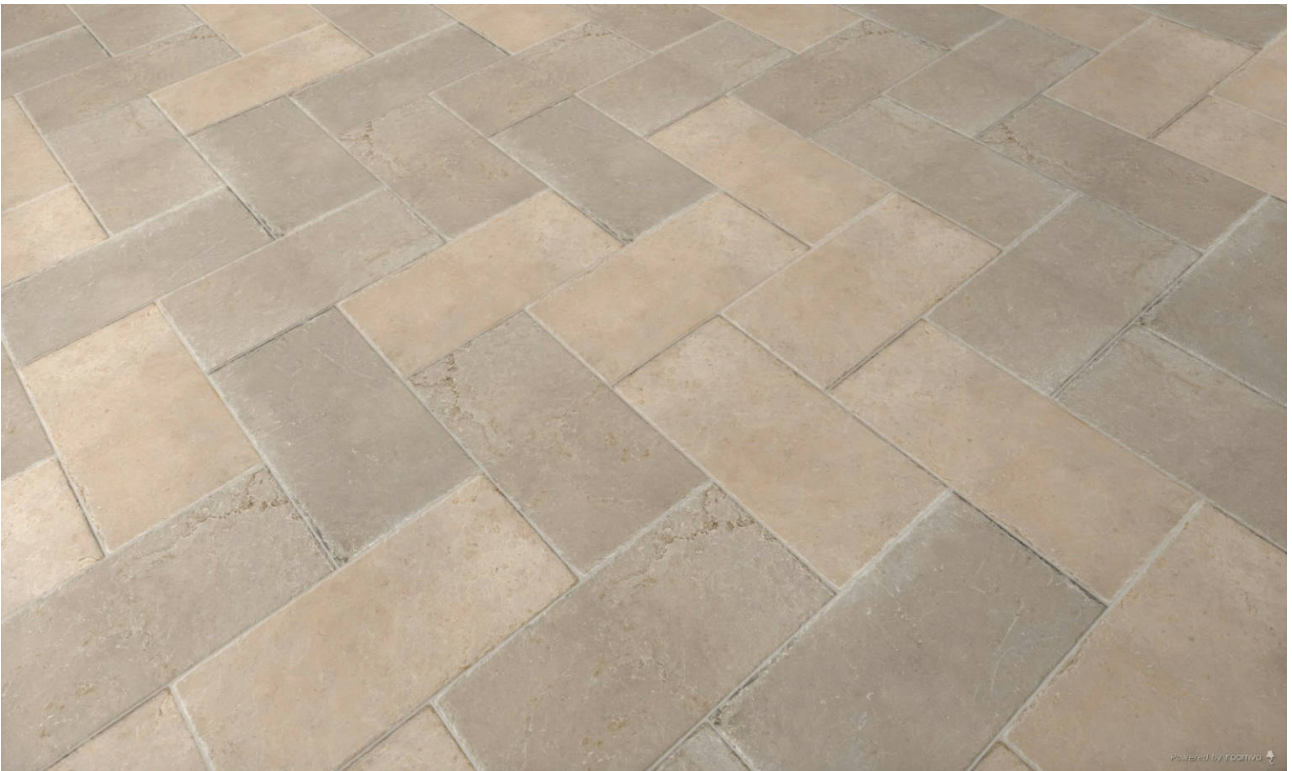

---

**PRODUCT**  
**BYBLOS BEIGE 12X24\''**

---

Tile | 12"x24" | Porcelain

**GRAPHIC VARIETY**

**DETAILS**

**ROOM SCENES**

**TECHNICAL DATA**

CODE: QUEL-BY-1  
NAME: Byblos Beige 12X24"  
SERIES: Elevation  
SIZE: 12"x24"  
FINISH: Natural  
LOOK: Stone Look  
EDGE: Rectified  
FAMILY: Tile  
FROST RESISTANCE: Yes  
PEI: 4  
STYLE: Traditional  
SUITABLE FOR: |Indoor|Shower  
TYPOLOGY: Porcelain  
THICKNESS (APH): 10 mm  
TYPE OF PIECE: Field Tile  
USE: Floor and Wall