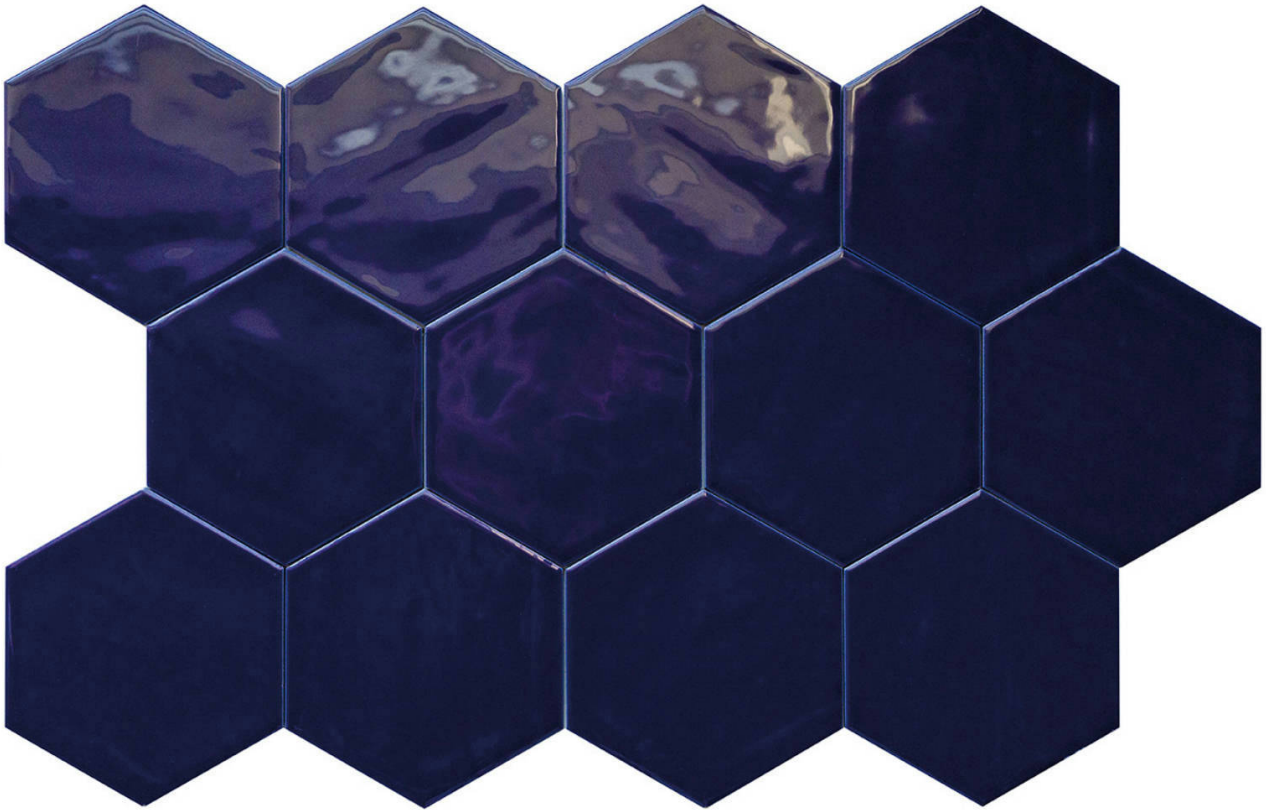

PRODUCT
RONDA 5.5X6.3" COBALT HEXAGON

Tile | 5.5"x6.3" | Porcelain

DETAILS

ROOM SCENES

TECHNICAL DATA

CODE: QURN-CO-1
NAME: Ronda 5.5X6.3" Cobalt Hexagon
SERIES: Ronda
SIZE: 5.5"x6.3"
FINISH: Gloss
LOOK: Hand-crafted
FAMILY: Tile
FROST RESISTANCE: Yes
PEI: 3
SHADE VARIATION: V1
STYLE: Traditional
SUITABLE FOR: Backsplash|Indoor|Outdoor|Pool|Shower
TYPOLOGY: Porcelain
TYPE OF PIECE: Field Tile
USE: Floor and Wall