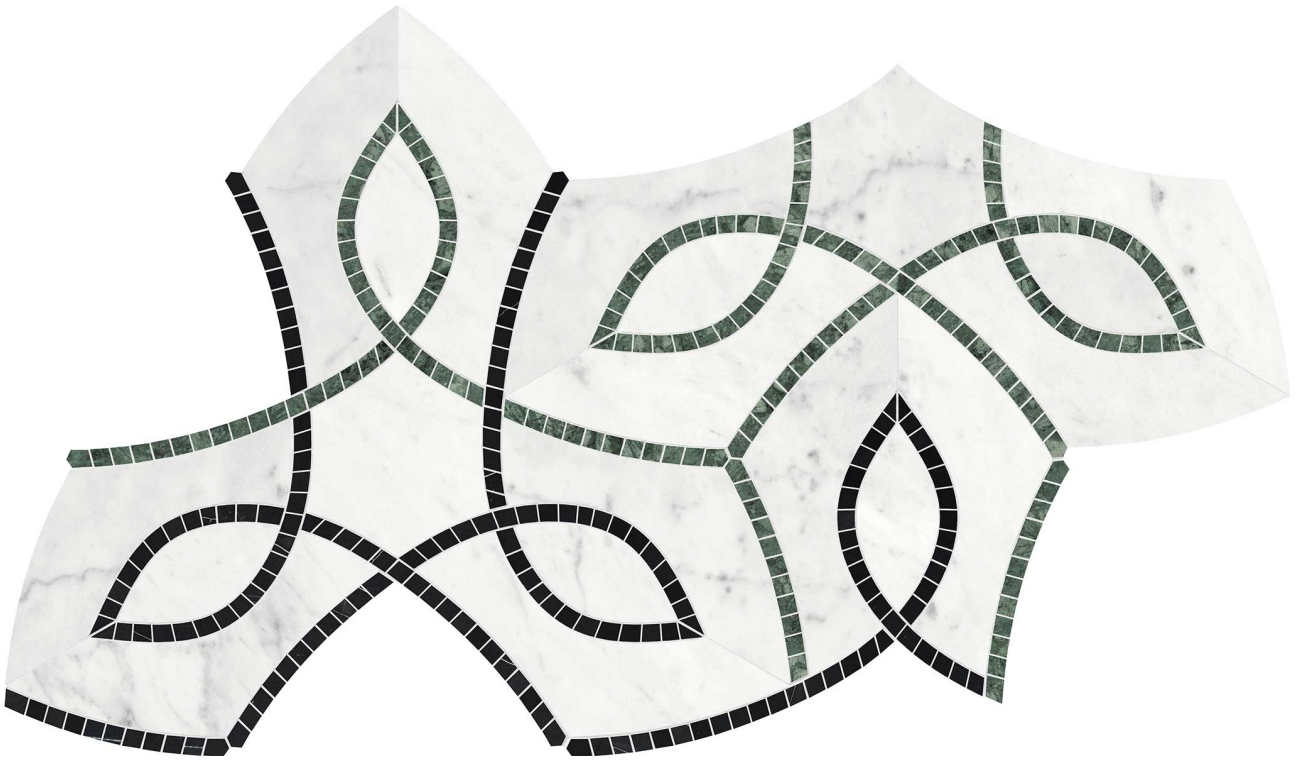

PRODUCT
UTOPIO VINE PINE MOSAIC

Stone | 7.8"x13.5" | Natural Stone

TECHNICAL DATA

CODE: AS5001-04150

NAME: Utopio Vine Pine Mosaic

SERIES: Utopio

SIZE: 7.8"x13.5"

FINISH: Honed w/ Polished

FAMILY: Stone

SUITABLE FOR: Indoor|Shower

TPOLOGY: Natural Stone

TYPE OF PIECE: Mosaic

USE: Floor and Wall

NOTES: Mosaic sheet sizes are nominal and may vary slightly due to standard manufacturing tolerances.