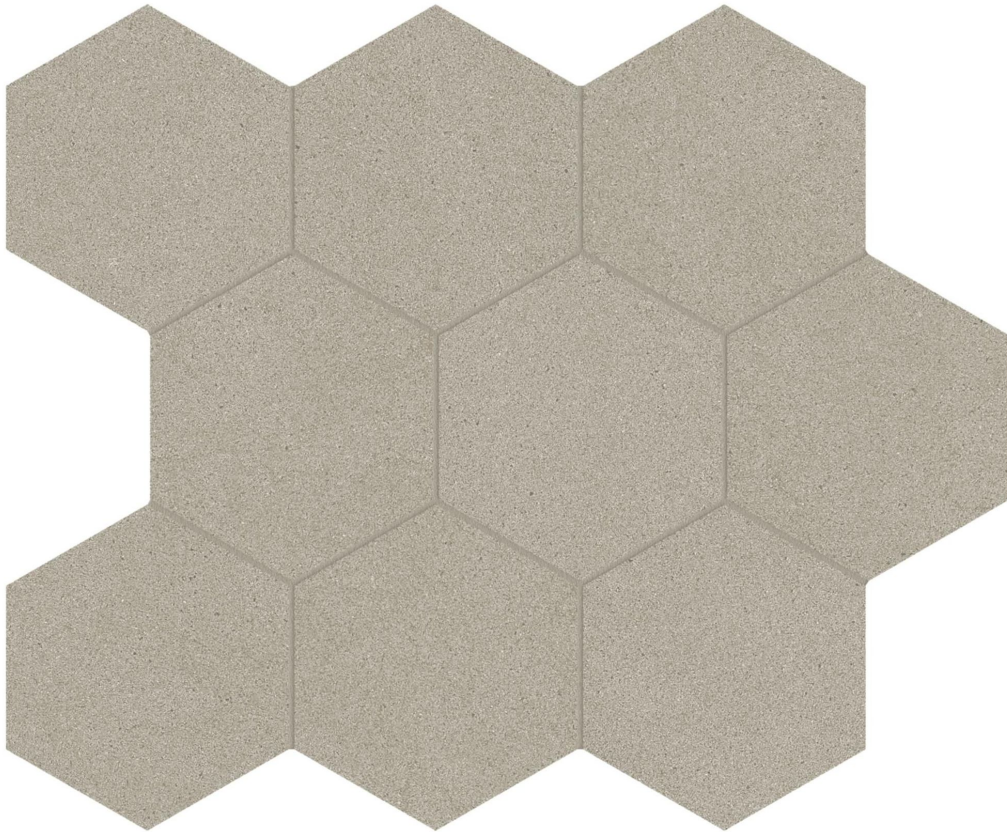

---

**PRODUCT**  
**SERENA 4\"/>Hexagonal tile pattern**

---

Tile | 10.5"x12" | Porcelain

**TECHNICAL DATA**

CODE: AC8510-00300

NAME: Serena 4" Hex Valley

SERIES: Serena

SIZE: 10.5"x12"

FINISH: Organic Matte

LOOK: Stone Look

EDGE: Rectified

FAMILY: Tile

STYLE: Contemporary

SUITABLE FOR: Indoor| Outdoor

TYPOLOGY: Porcelain

TYPE OF PIECE: Mosaic

USE: Floor and Wall

NOTES: This product is special order and cannot be cancelled, returned, or refunded.

**PACKING**

Size	Product type	BOX			PALLET		
		pcs	sqft	lb	boxes	sqft	lb
10.5"x12"	Mosaic	10	7.86		45		