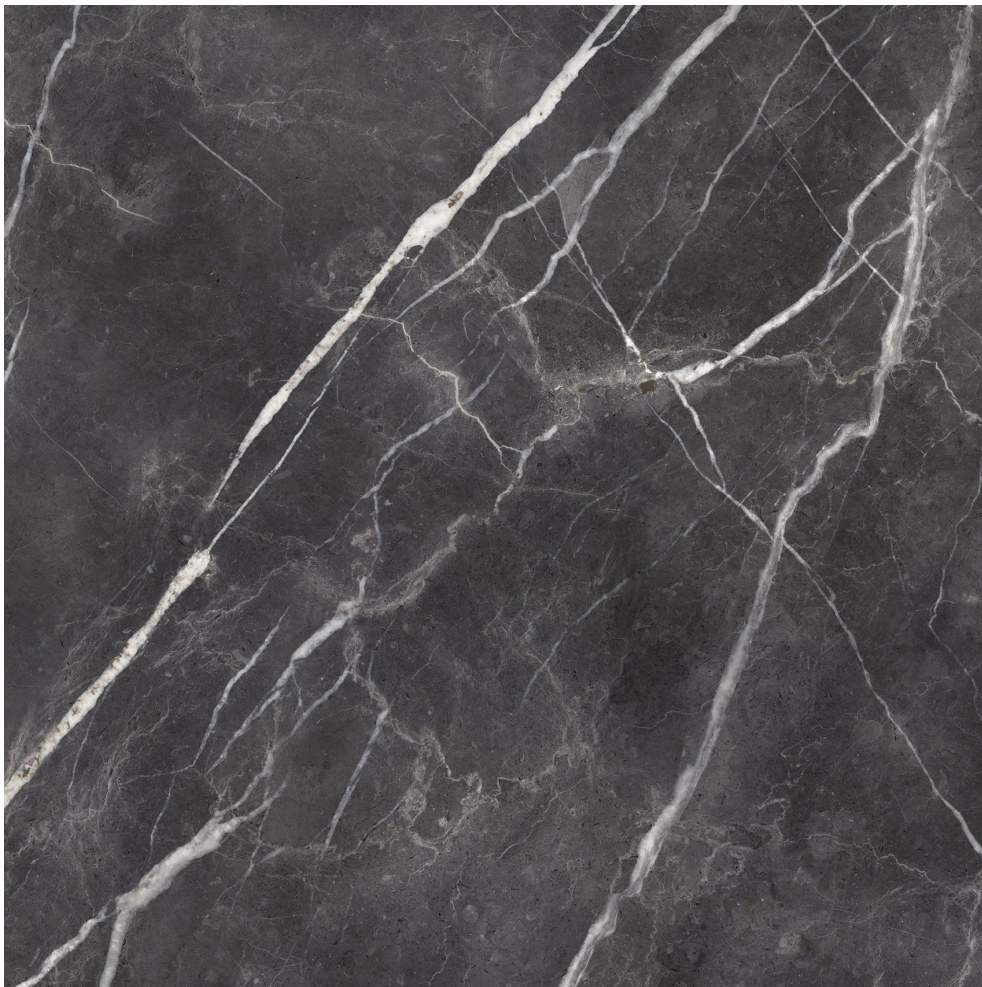

PRODUCT
ROYAL STONEWORKS 48X48 TUSCAN FORGE VEIN
POLISHED

Tile | 48"x48" | Porcelain

TECHNICAL DATA

CODE: QUSW-TF-3P

NAME: Royal Stoneworks 48X48 Tuscan Forge Vein Polished

SERIES: Royal Stoneworks

SIZE: 48"x48"

FINISH: Polished

LOOK: Stone Look

EDGE: Rectified

FAMILY: Tile

FROST RESISTANCE: Yes

SHADE VARIATION: V3

STYLE: Contemporary

SUITABLE FOR: Indoor|Shower