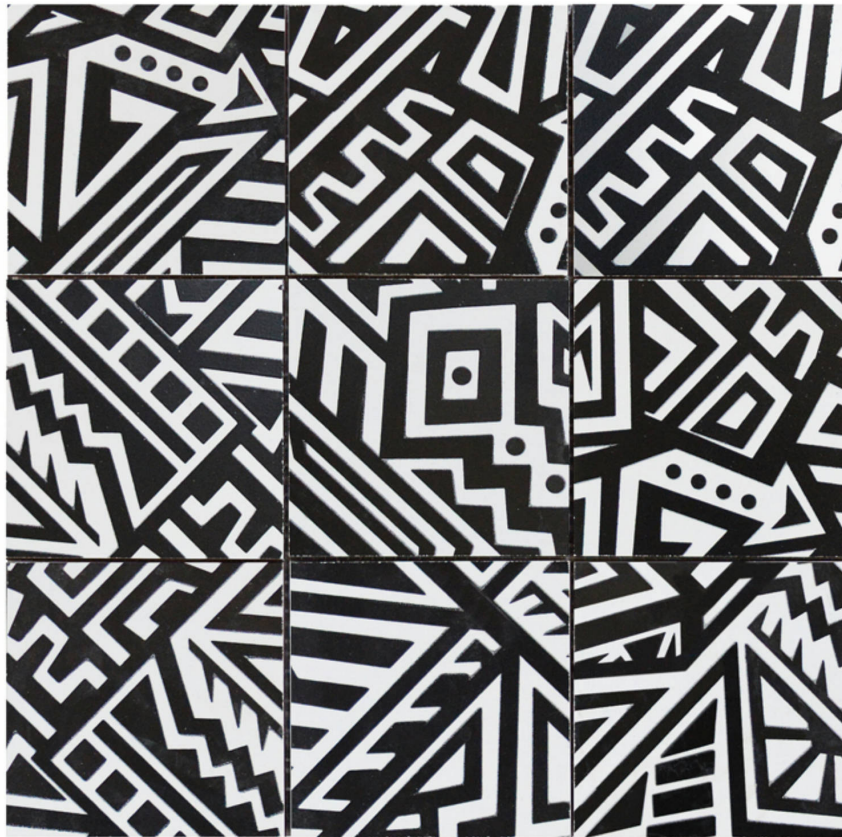

PRODUCT

4"X4" AZTEC NATIVE SERIES BLACK & WHITE GLAZED CERAMIC MOSAIC

Mosaic and Decorative Tile | 12"x12" | Glazed Ceramic

TECHNICAL DATA

CODE: RVCHAWC051

NAME: 4"X4" Aztec Native Series Black & White Glazed Ceramic Mosaic

SERIES: Chelsea Collection

SIZE: 12"x12"

LOOK: Multi-Look Mosaics

FAMILY: Mosaic and Decorative Tile

MOSAIC CHIP SIZE: 4"X4"

SUITABLE FOR: Backsplash,Indoor,Outdoor,Shower,Pool

TYPOLOGY: Glazed Ceramic

TYPE OF PIECE: Mosaic