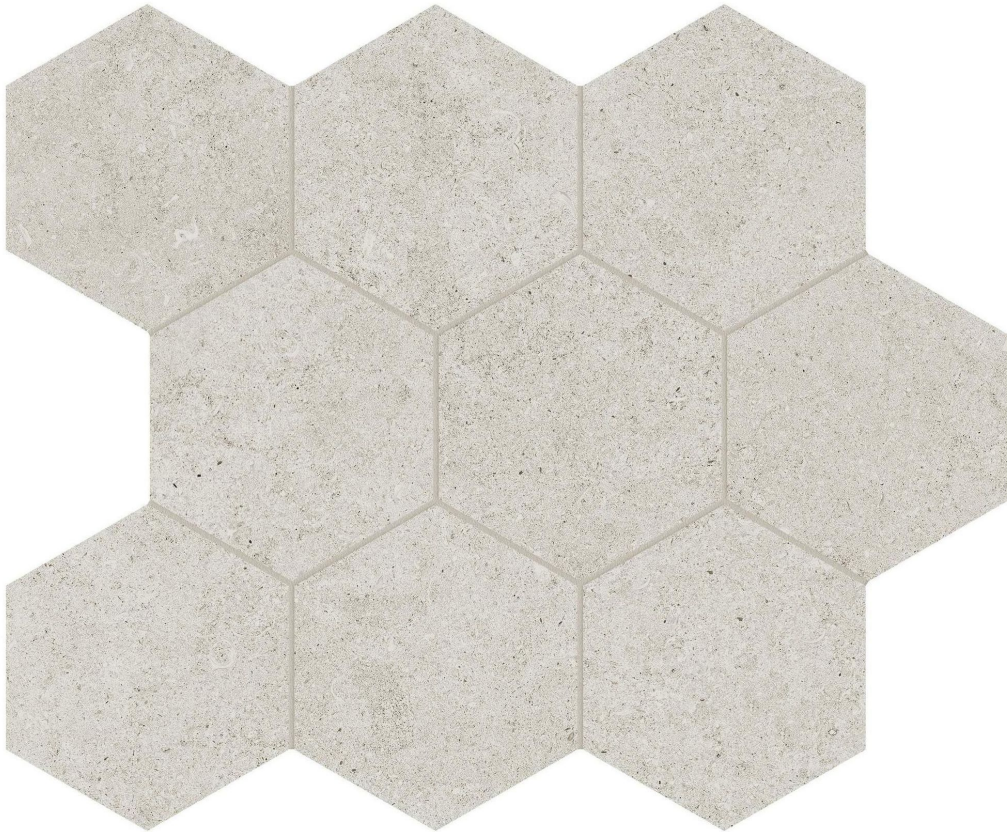

---

**PRODUCT**  
**LITHOFORM 4\'' HEX CROSSCUT DUNES**

---

Tile | 10.5"x12" | Porcelain

**TECHNICAL DATA**

CODE: AC8510-00310

NAME: Lithoform 4" Hex Crosscut Dunes

SERIES: Lithoform

SIZE: 10.5"x12"

FINISH: Organic Matte

LOOK: Stone Look

EDGE: Rectified

FAMILY: Tile

STYLE: Contemporary

SUITABLE FOR: Indoor| Outdoor

TYPOLOGY: Porcelain

TYPE OF PIECE: Mosaic

USE: Floor and Wall

NOTES: This product is special order and cannot be cancelled, returned, or refunded.

**PACKING**

Size	Product type	BOX			PALLET		
		pcs	sqft	lb	boxes	sqft	lb
10.5"x12"	Mosaic	10	7.86		45		