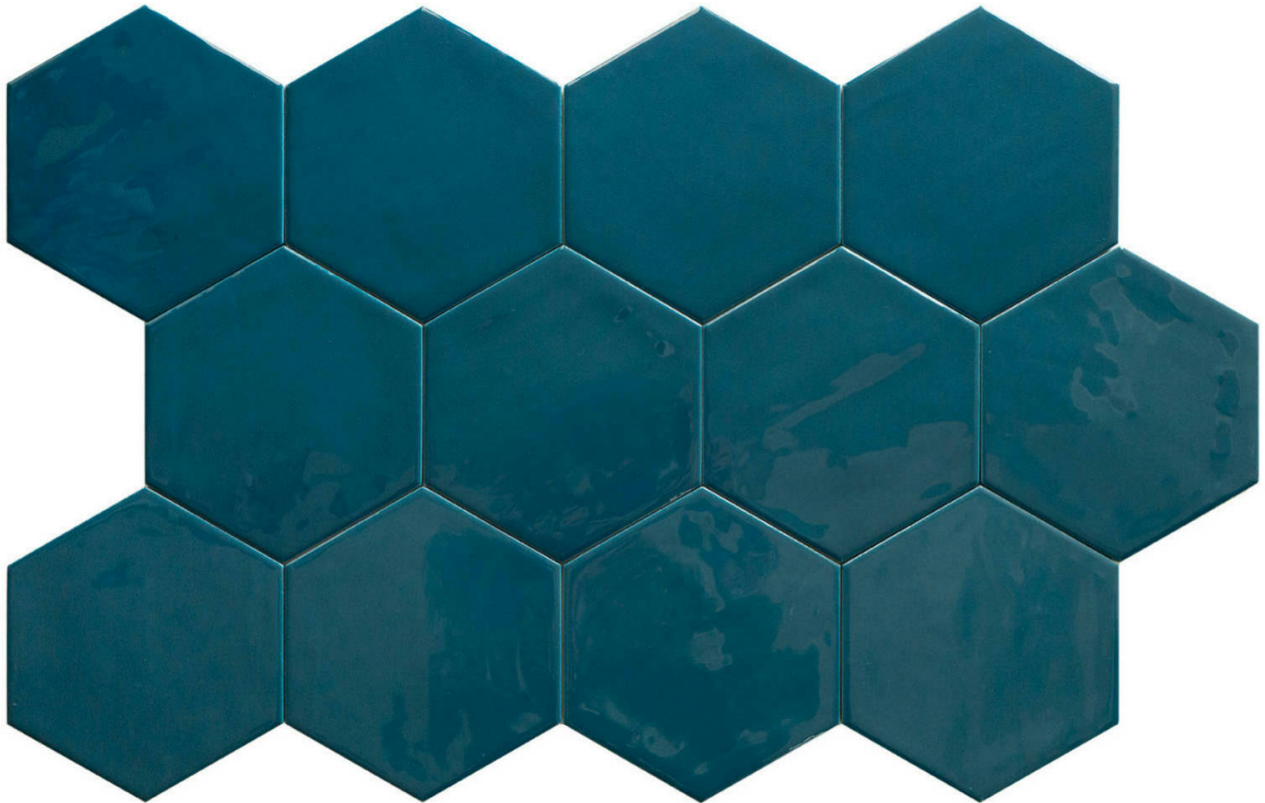

PRODUCT

RONDA 5.5X6.3" NAVY BLUE HEXAGON

Tile | 5.5"x6.3" | Porcelain

TECHNICAL DATA

CODE: QURN-NA-1
NAME: Ronda 5.5X6.3" Navy Blue Hexagon
SERIES: Ronda
SIZE: 5.5"x6.3"
FINISH: Gloss
LOOK: Hand-crafted
FAMILY: Tile
FROST RESISTANCE: Yes
PEI: 3
SHADE VARIATION: V1
STYLE: Traditional
SUITABLE FOR: Backsplash|Indoor|Outdoor|Pool|Shower
TYPOLOGY: Porcelain
TYPE OF PIECE: Field Tile
USE: Floor and Wall