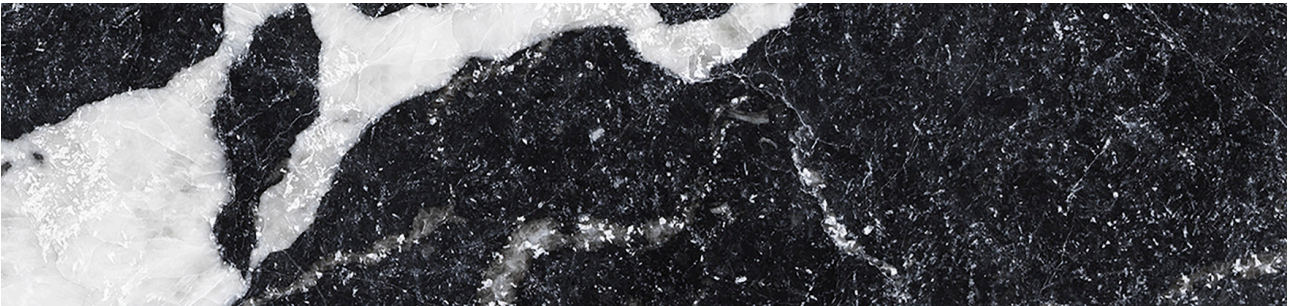

PRODUCT
OBSESSION 2.5X10 NERO

Tile | 2.5"x10" | Glazed Porcelain

GRAPHIC VARIETY

ROOM SCENES

TECHNICAL DATA

CODE: QUOB-NE-1
NAME: Obsession 2.5x10 Nero
SERIES: Obsession
SIZE: 2.5"x10"
FINISH: Matt
LOOK: Marble Look
BREAKING STRENGTH (APH): ≥ 1300 N
CHEMICAL RESISTANCE (APH): GA GLA GHA
DCOF (APH): > 0.42
FAMILY: Tile
FROST RESISTANCE: Yes
MOHS (APH): 6
PEI: 3
R VALUE (APH): R9
SHADE VARIATION: V1
STAIN RESISTANCE (APH): 5
STYLE: Classic
SUITABLE FOR: Backsplash|Indoor|Shower
TYPOLOGY: Glazed Porcelain
THICKNESS (APH): 9 mm
TYPE OF PIECE: Field Tile
USE: Floor and Wall
NOTES: 1 square metre of graphic variations