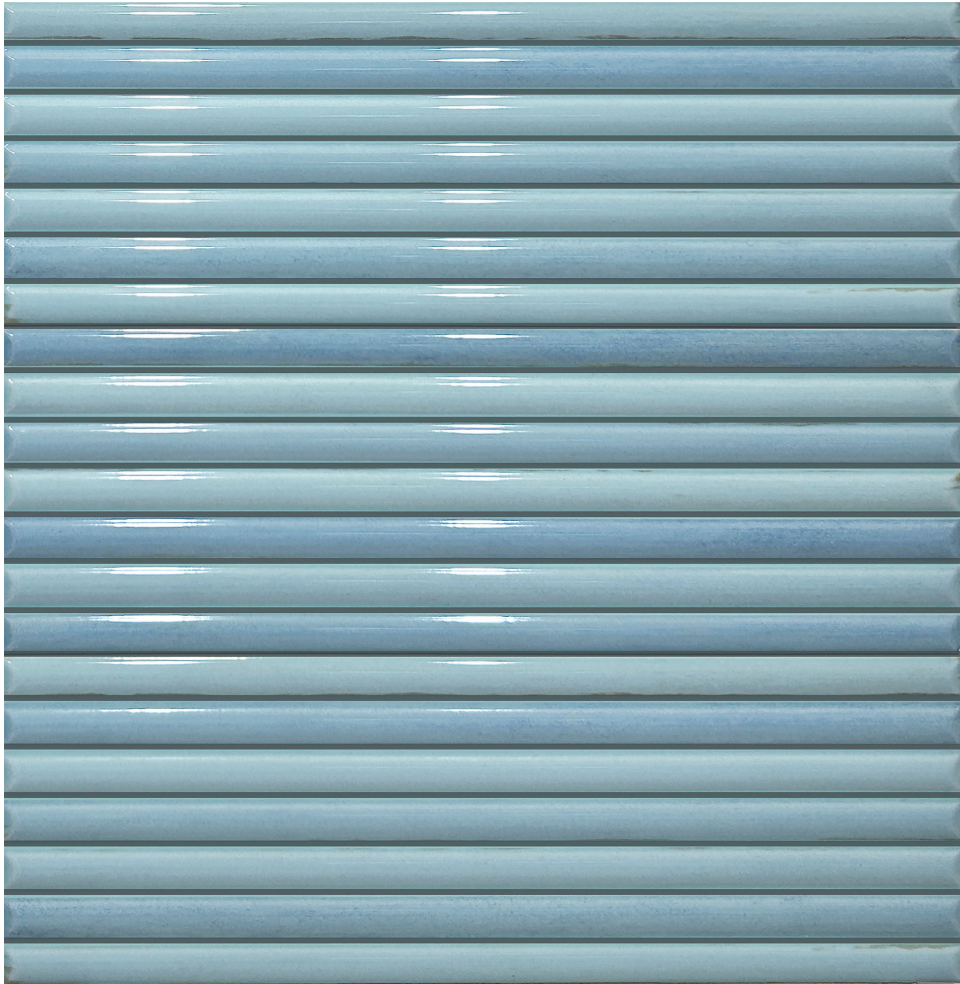

PRODUCT
SAUSALITO 5X13 SKY

Tile | 5"x13" | Glazed Ceramic

ROOM SCENES

TECHNICAL DATA

CODE: QUSL-SK-W1
NAME: Sausalito 5X13 Sky
SERIES: Sausalito
SIZE: 5"x13"
FINISH: Gloss
LOOK: Relieves
FAMILY: Tile
STYLE: Contemporary
SUITABLE FOR: Indoor|Shower
TYPOLOGY: Glazed Ceramic
TYPE OF PIECE: Field Tile
USE: Wall only