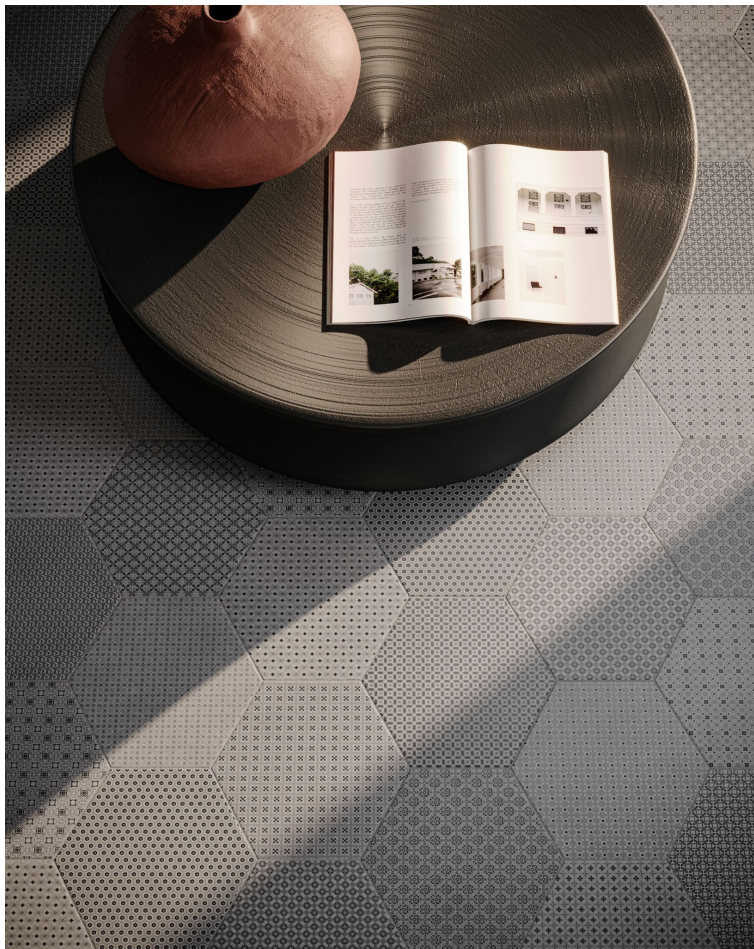

## SERIES TAPESTRI

---

Multi-Look Mosaics | Stone Look | | Pressed Glazed Porcelain

Modern geometric compositions with sophistication and enduring style.

**PRODUCTS**

**Tapestri 8.5 Cashmere Blend Hexagon**  
8.5"x10" | Pressed Glazed Porcelain

**Tapestri 8.5 Cashmere Hexagon**  
8.5"x10" | Pressed Glazed Porcelain

**Tapestri 8.5 Denim Blend Hexagon**  
8.5"x10" | Pressed Glazed Porcelain

**Tapestri 8.5 Grey Denim Hexagon**  
8.5"x10" | Pressed Glazed Porcelain