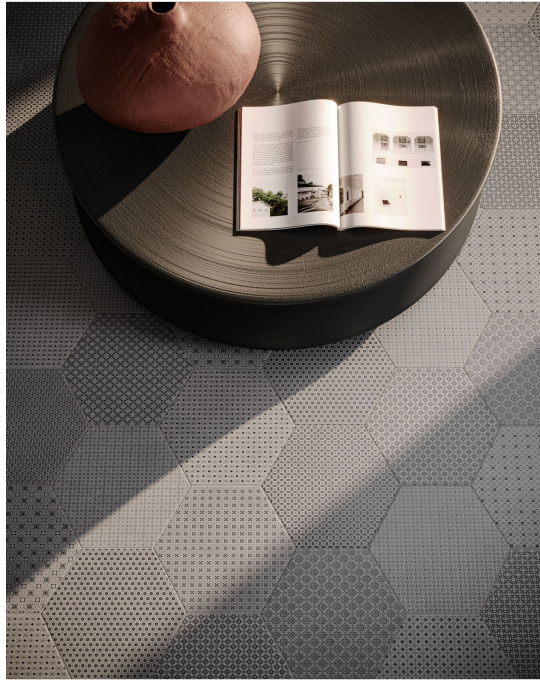

ROOM SCENES