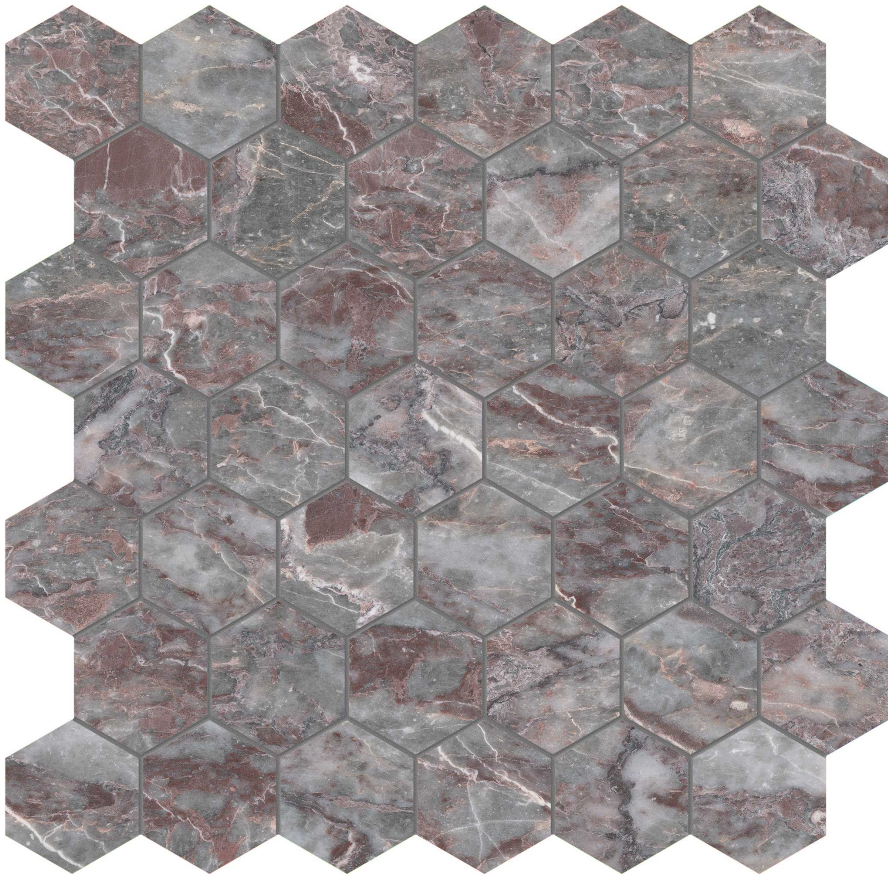

PRODUCT

SERENO BURGUNDY 2 HEXAGON MOSAIC

Stone | 12"x12" | Marble

TECHNICAL DATA

CODE: AS5001-03110

NAME: Sereno Burgundy 2 Hexagon Mosaic

SERIES: Sereno Burgundy

SIZE: 12"x12"

FINISH: Honed

FAMILY: Stone

MOSAIC CHIP SIZE: 2"x2"

SUITABLE FOR: Indoor|Shower

TPOLOGY: Marble

TYPE OF PIECE: Mosaic

USE: Floor and Wall

NOTES: Sheet size shown is approximate. Actual dimensions refer to individual mosaic chips.