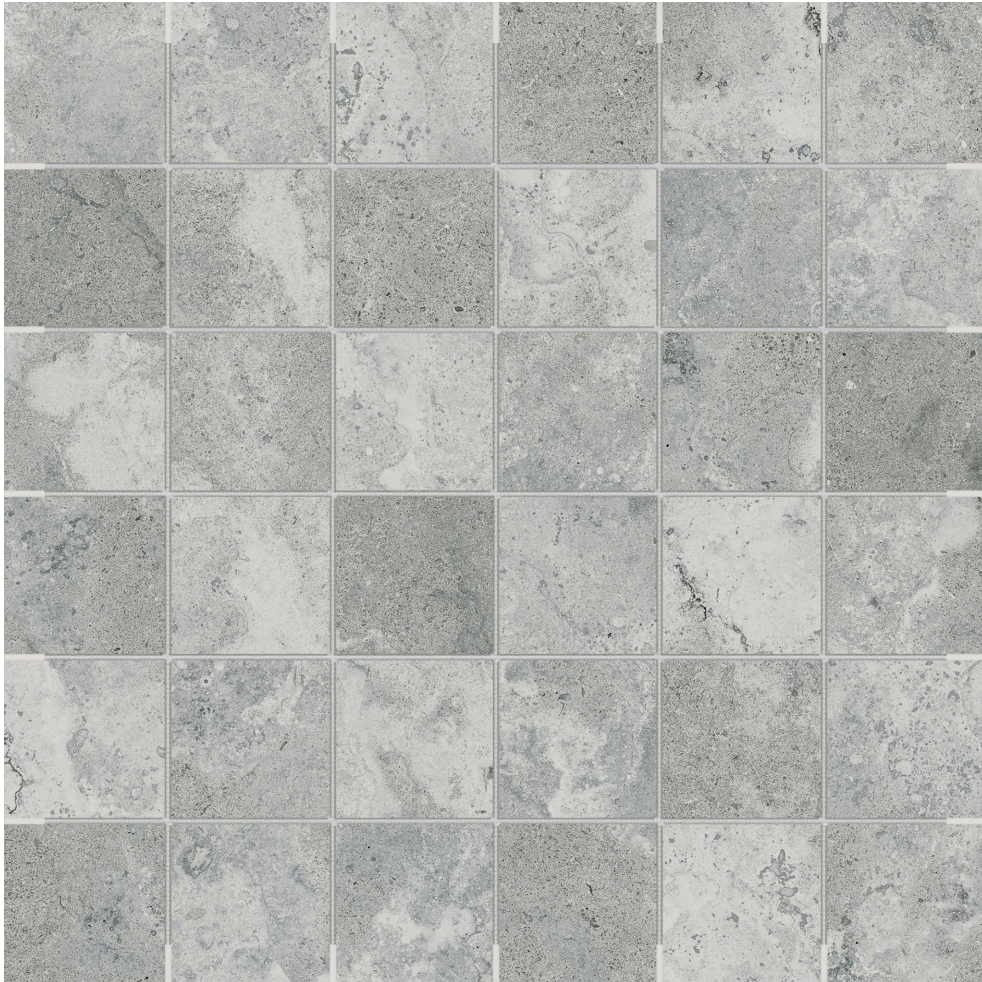

---

**PRODUCT**  
**VENETA 2X2 ARGENTO**

---

Tile | 12"x12" | Glazed Porcelain

**TECHNICAL DATA**

CODE: AC4501-02980

NAME: Veneta 2x2 Argento

SERIES: Veneta

SIZE: 12"x12"

FINISH: Matte

LOOK: Stone Look

BREAKING STRENGTH (APH):  $\geq 300 \geq 1300$

CHEMICAL RESISTANCE (APH): CLASS A

DCOF (APH):  $\geq 0.65$

FAMILY: Tile

FROST RESISTANCE: Yes

SHADE VARIATION: V3

SUITABLE FOR: Indoor| Outdoor

TPOLOGY: Glazed Porcelain

THICKNESS (APH): 8.5mm

TYPE OF PIECE: Mosaic

USE: Floor and Wall

NOTES: This product is special order and cannot be cancelled, returned, or refunded.