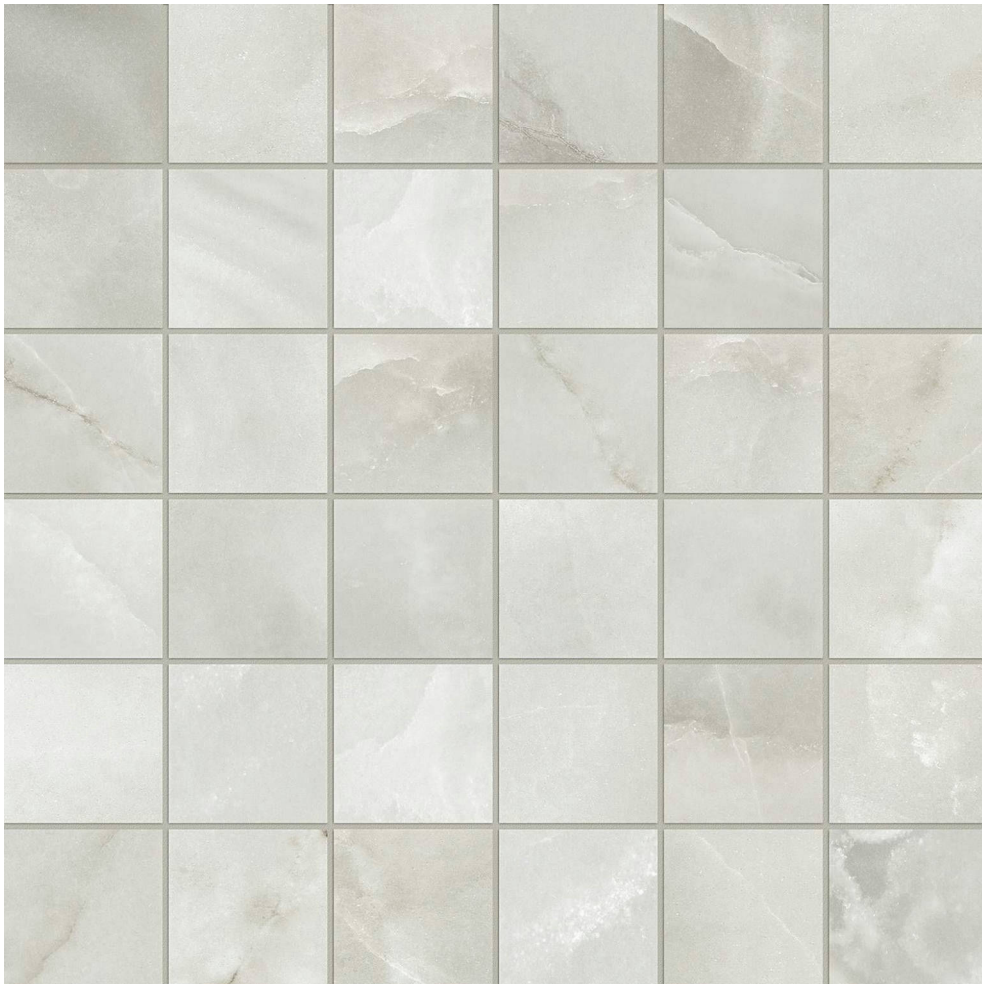

PRODUCT
SORRENTO ONYX HONED 2X2 MOSAIC

Tile | 12"x12" | Glazed Porcelain

TECHNICAL DATA

CODE: QULX-SO-M3HN
NAME: Sorrento Onyx Honed 2X2 Mosaic
SERIES: Luxury
SIZE: 12"x12"
FINISH: Matt
LOOK: Marble Look
EDGE: Rectified
FAMILY: Tile
MOSAIC CHIP SIZE: 2"x2"
STYLE: Contemporary
SUITABLE FOR: Backsplash|Indoor|Shower
TYPOLOGY: Glazed Porcelain
TYPE OF PIECE: Mosaic
USE: Floor and Wall