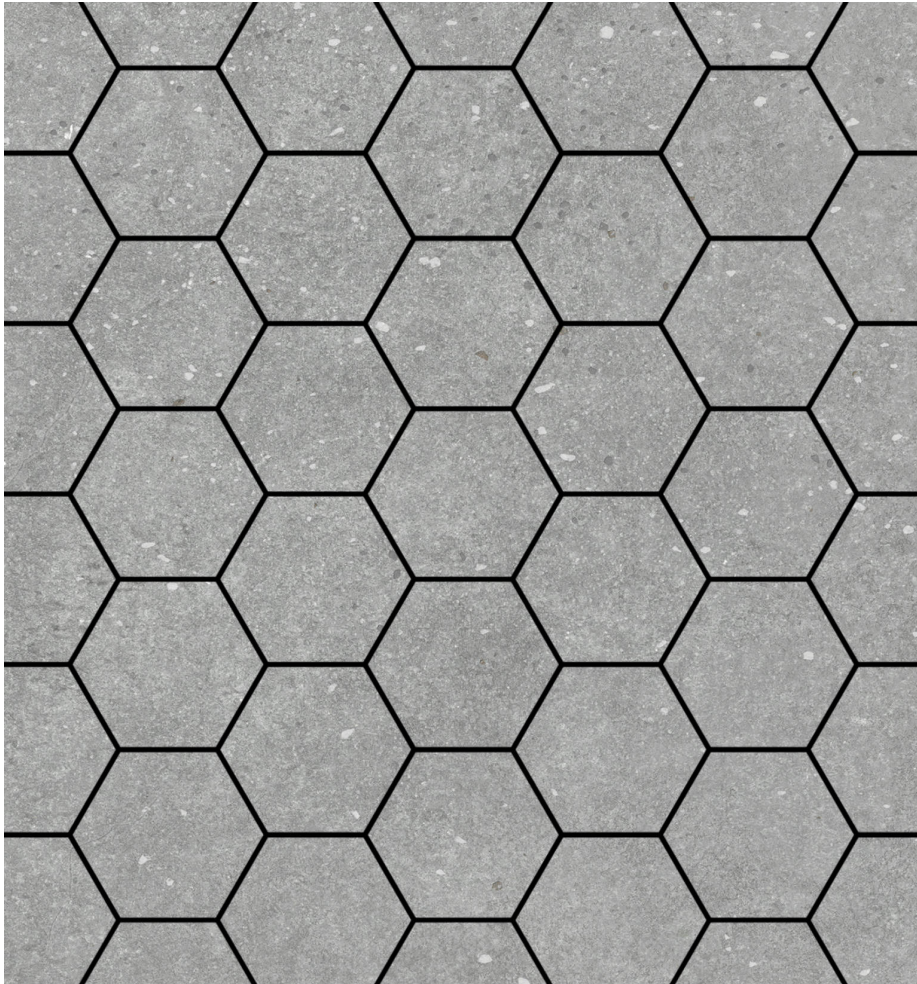

PRODUCT

ASHLAND 3\" hexagon grey mosaic

Tile | 12"x12" | Porcelain

ROOM SCENES

TECHNICAL DATA

CODE: QUAS-GR-3
NAME: Ashland 3" Hexagon Grey Mosaic
SERIES: Ashland
SIZE: 12"x12"
FINISH: Matt
LOOK: Concrete
EDGE: Rectified
FAMILY: Tile
FROST RESISTANCE: Yes
MOSAIC CHIP SIZE: 3"x3"
PEI: 4
SHADE VARIATION: V2
STYLE: Contemporary
SUITABLE FOR: Indoor|Shower|Backsplash|Outdoor
TYPOLOGY: Porcelain
TYPE OF PIECE: Mosaic
USE: Floor and Wall