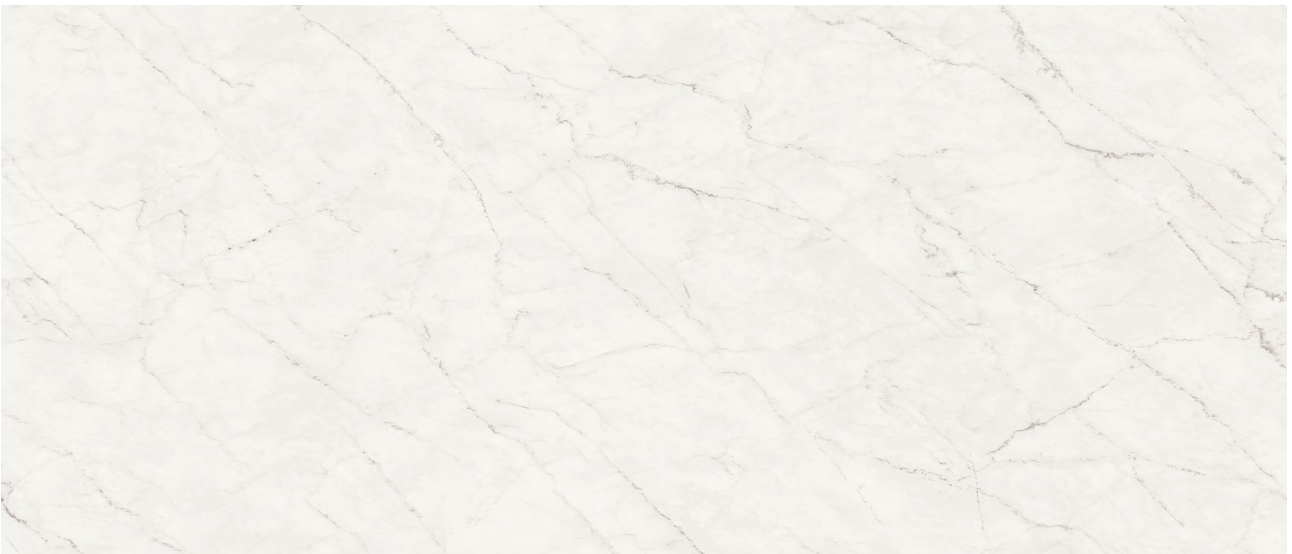

PRODUCT
ROYAL STONEWORKS 48X110 CLOUDSTONE WHITE
POLISHED

Tile | 48"x110" | Sintered Slab

TECHNICAL DATA

CODE: QUSW-CW-2P

NAME: Royal Stoneworks 48X110 Cloudstone White Polished

SERIES: Royal Stoneworks

SIZE: 48"x110"

FINISH: Polished

LOOK: Stone Look

EDGE: Rectified

FAMILY: Tile

FROST RESISTANCE: Yes

STYLE: Contemporary

SUITABLE FOR: Indoor|Shower

TYPOLOGY: Sintered Slab