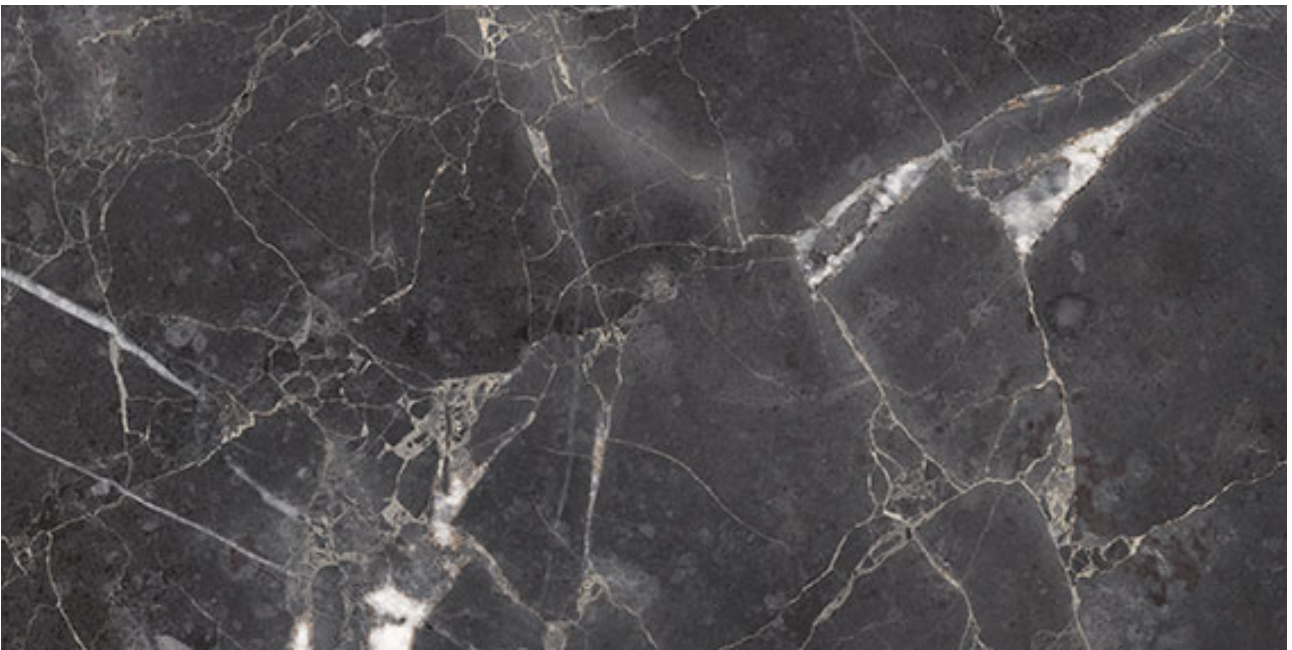

PRODUCT
ROYAL STONWORKS 12X24 TUSCAN FORGE VEIN
POLISHED

Tile | 12"x24" | Porcelain

TECHNICAL DATA

CODE: QUSW-TF-5P

NAME: Royal Stoneworks 12X24 Tuscan Forge Vein Polished

SERIES: Royal Stoneworks

SIZE: 12"x24"

FINISH: Polished

LOOK: Stone Look

EDGE: Rectified

FAMILY: Tile

FROST RESISTANCE: Yes

SHADE VARIATION: V3

STYLE: Contemporary

SUITABLE FOR: Indoor|Shower