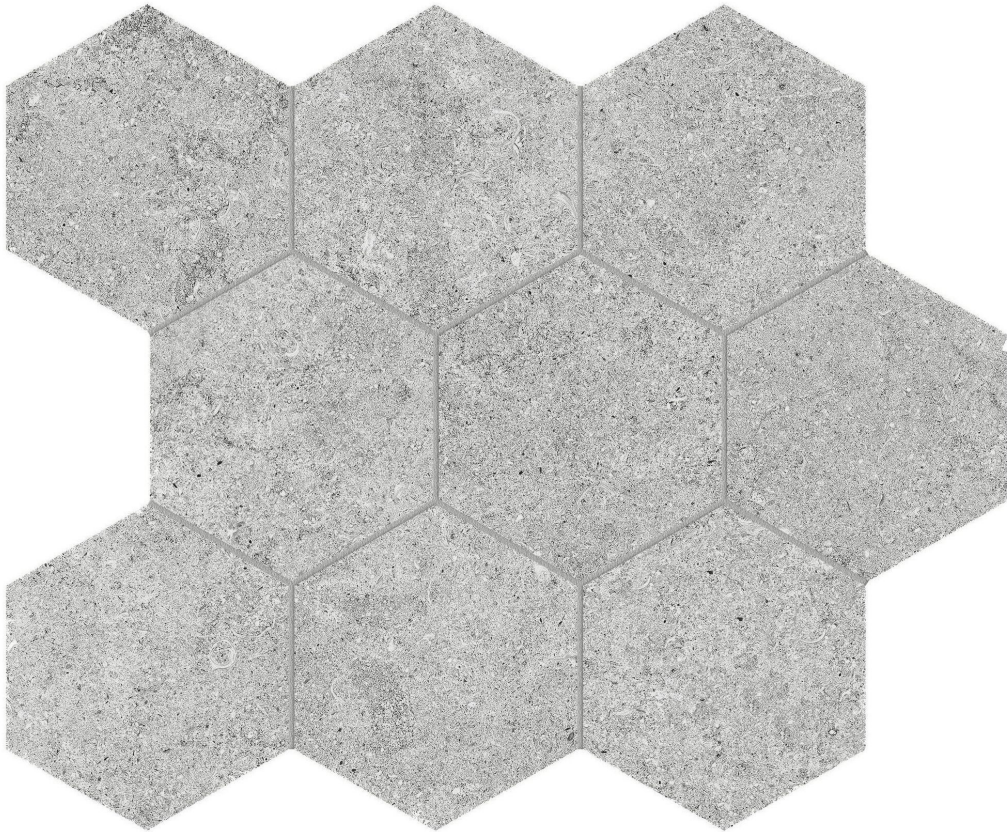

PRODUCT
LITHOFORM 4\'' HEX CROSSCUT TWILIGHT

Tile | 10.5"x12" | Porcelain

TECHNICAL DATA

CODE: AC8510-00340

NAME: Lithoform 4" Hex Crosscut Twilight

SERIES: Lithoform

SIZE: 10.5"x12"

FINISH: Organic Matte

LOOK: Stone Look

EDGE: Rectified

FAMILY: Tile

STYLE: Contemporary

SUITABLE FOR: Indoor| Outdoor

TYPOLOGY: Porcelain

TYPE OF PIECE: Mosaic

USE: Floor and Wall