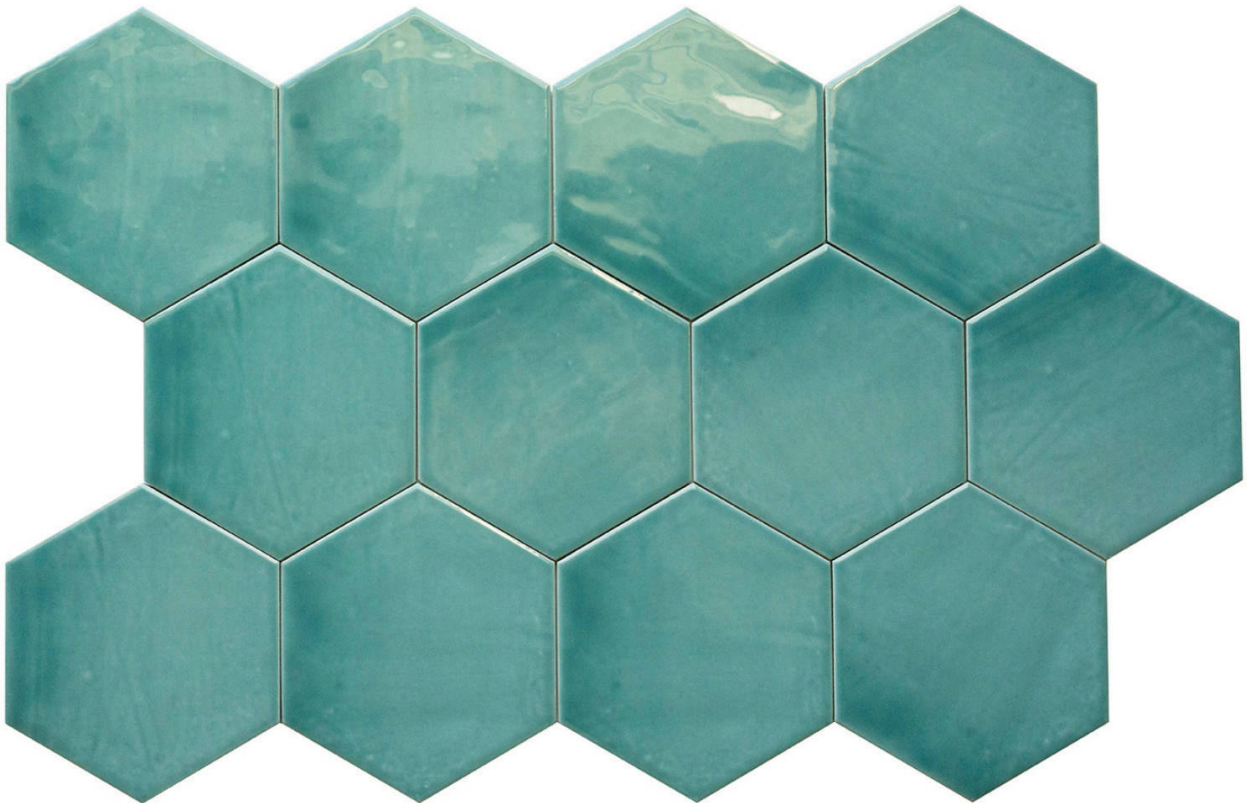

---

**PRODUCT**  
**RONDA 5.5X6.3" TEAL HEXAGON**

---

Tile | 5.5"x6.3" | Porcelain

**TECHNICAL DATA**

CODE: QURN-TE-1  
NAME: Ronda 5.5X6.3" Teal Hexagon  
SERIES: Ronda  
SIZE: 5.5"x6.3"  
FINISH: Gloss  
LOOK: Hand-crafted  
FAMILY: Tile  
FROST RESISTANCE: Yes  
PEI: 3  
SHADE VARIATION: V1  
STYLE: Traditional  
SUITABLE FOR: Backsplash|Indoor|Outdoor|Pool|Shower  
TYPOLOGY: Porcelain  
TYPE OF PIECE: Field Tile  
USE: Floor and Wall