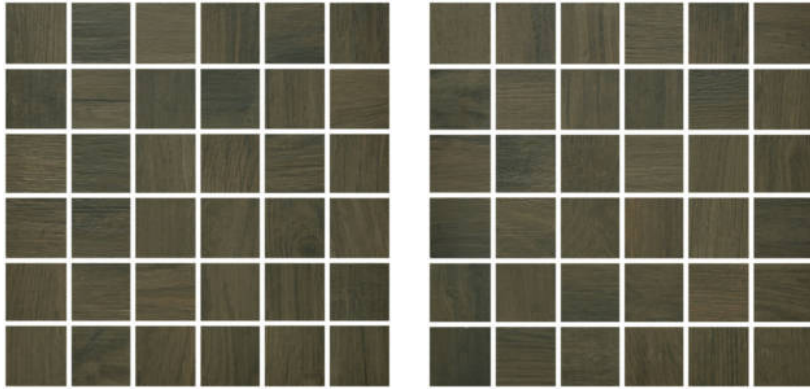

PRODUCT
2X2 DENALI NOCE MOSAIC

Tile | 12"x12" | Porcelain

GRAPHIC VARIETY

TECHNICAL DATA

CODE: QUCA-DE-M
NAME: 2X2 Denali Noce Mosaic
SERIES: Cabin
SIZE: 12"x12"
FINISH: Matt
LOOK: Wood Look
FAMILY: Tile
FROST RESISTANCE: Yes
MOSAIC CHIP SIZE: 2"x2"
STYLE: Contemporary
SUITABLE FOR: Indoor
TYPOLOGY: Porcelain
TYPE OF PIECE: Mosaic
USE: Floor and Wall