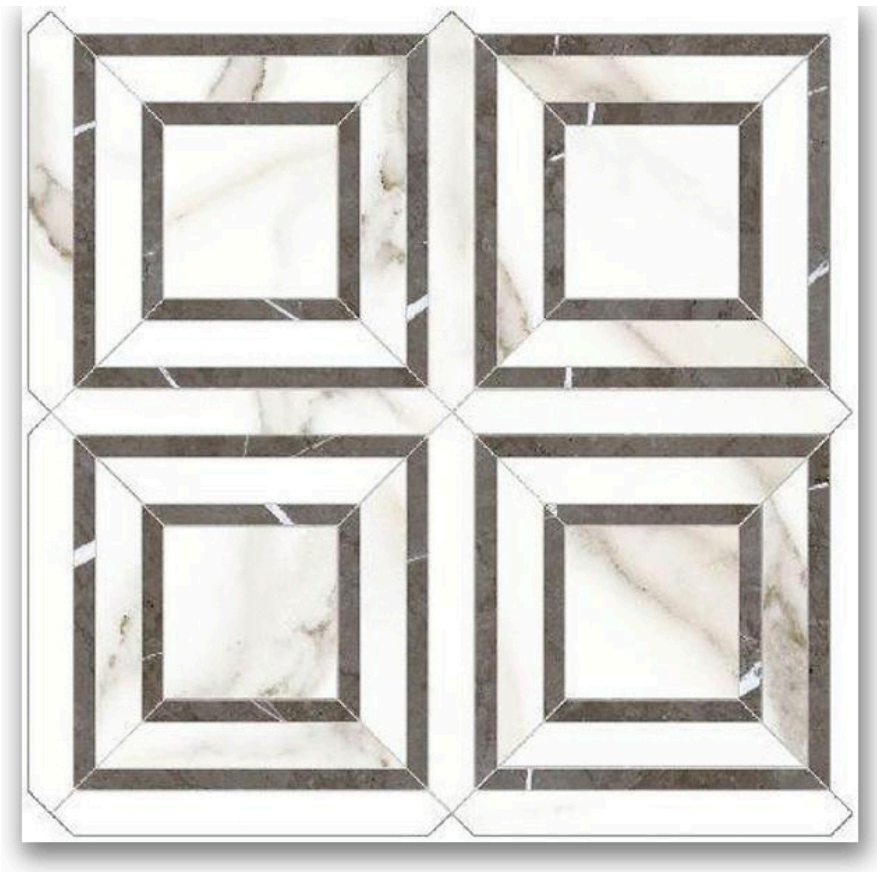

PRODUCT

POLISHED ADORATION PIAZZA MOSAIC

Tile | 12"x12" | Porcelain

TECHNICAL DATA

CODE: QUAD-AD-M4PN
NAME: Polished Adoration Piazza Mosaic
SERIES: Ardor
SIZE: 12"x12"
FINISH: Polished
LOOK: Marble Look
EDGE: Rectified
FAMILY: Tile
FROST RESISTANCE: Yes
MOSAIC CHIP SIZE: Mesh-Mounted
STYLE: Contemporary
SUITABLE FOR: Backsplash|Indoor
TYPOLOGY: Porcelain
TYPE OF PIECE: Mosaic
USE: Floor and Wall